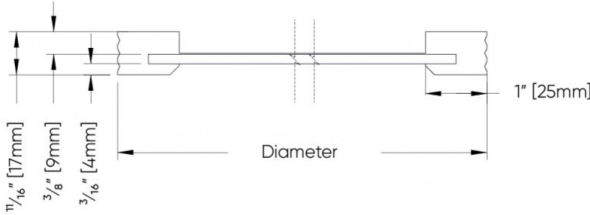

## APPROVALS

**DIMENSIONAL DIAGRAMS**

**CROSS SECTION**

Diameter	Minimum Suspension Height
3' [914mm]	15" [381mm]
4' [1219mm]	20" [508mm]

**Distance to ceiling  
Hub Mount**

**Distance to ceiling  
Vertical Mount**