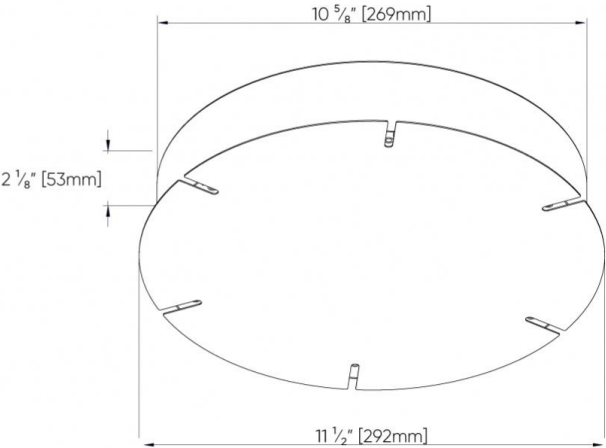

Vertical Remote POS (SS6)