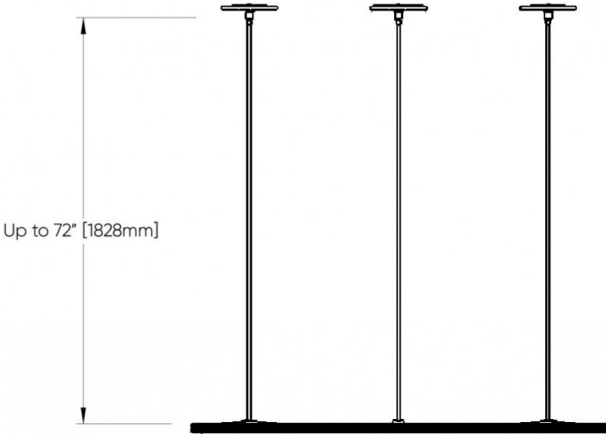

## APPROVALS

**DIMENSIONAL DIAGRAMS**

**CROSS SECTION**

Diameter	Minimum Suspension Height
3' [914mm]	15" [381mm]
4' [1219mm]	20" [508mm]

**Distance to ceiling  
Hub Mount**

**Distance to ceiling  
Vertical Mount**