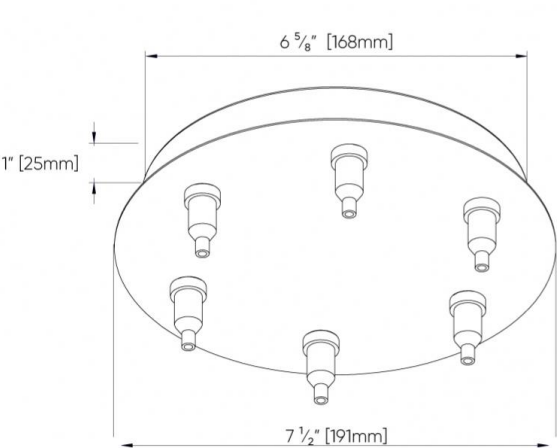

Vertical Remote POS (SS6)