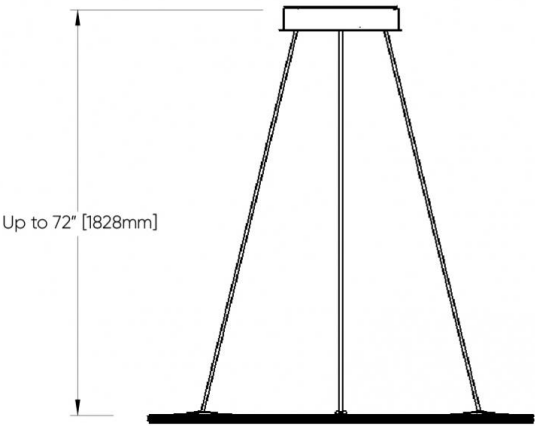

## APPROVALS

**DIMENSIONAL DIAGRAMS**

**CROSS SECTION**

Diameter	Minimum Suspension Height
3' [914mm]	15" [381mm]
4' [1219mm]	20" [508mm]

**Distance to ceiling  
Hub Mount**

**Distance to ceiling  
Vertical Mount**