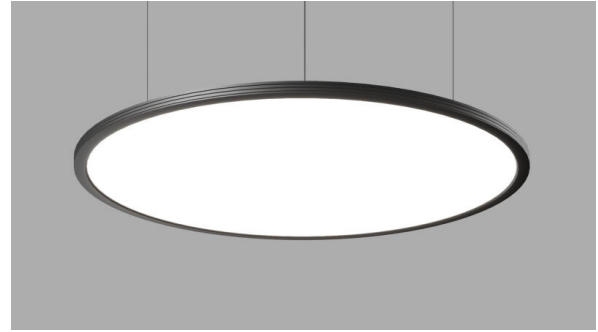

RING DISC™

SHORT SPECIFICATION SHEET

FIXTURE TYPE

FIXTURE CODE

QUANTITIES

1 HOW TO ORDER

1. LUMINAIRE TYPE

RNDP Pendant

2. ILLUMINATED OR NON-ILLUMINATED

LTD1 Illuminated

LTD2 Non-Illuminated

3. DIAMETER

SL03 3ft, 9700 lms

SL04 4ft, 13000 lms

4. DISTRIBUTION

DR0 Not required