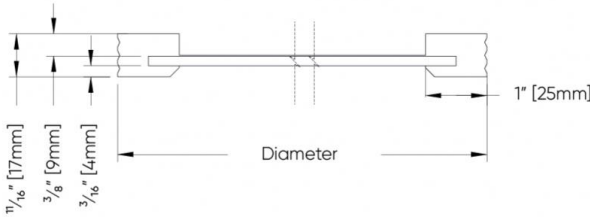

DIMENSIONAL DIAGRAMS

CROSS SECTION