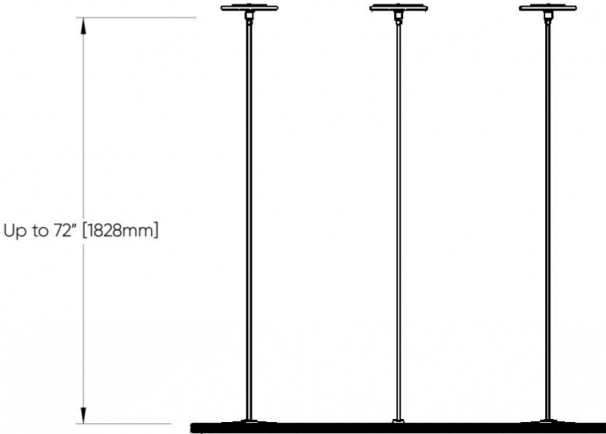

**Distance to ceiling
Vertical Mount**

Hub Integral POS (SS9)