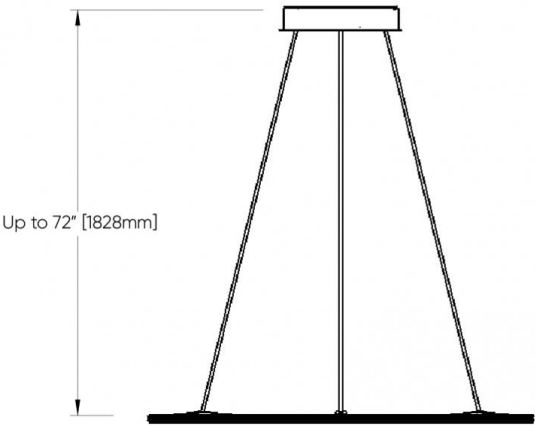

Hub Remote POS (SS7)

Diameter	Minimum Suspension Height
3' [914mm]	15" [381mm]
4' [1219mm]	20" [508mm]

**Distance to ceiling
Hub Mount**