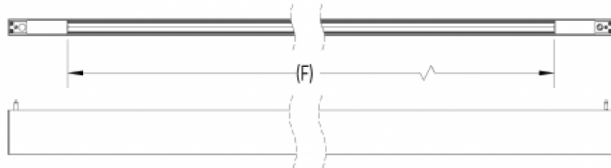

Sections

Standalone:

Standalone (SLS1) - End cap on both sides:

Section Length:

Fixture Size:	Standalone [SLS1] (A)	Start [SLS2] (B)	Middle [SLS3] (C)	End [SLS4] (D)
4' [SL04]	48.2" (1224mm)	47.2" (1199mm)	47.9" (1217mm)	48.9" (1242mm)
6' [SL06]	72.0" (1778mm)	71.0" (1803mm)	71.7" (1821mm)	72.7" (1847mm)
8' [SL08]	95.9" (2436mm)	94.8" (2408mm)	95.5" (2426mm)	96.5" (2451mm)
10' [SL10]	119.7" (3040mm)	118.7" (3015mm)	119.4" (3033mm)	120.4" (3058mm)
12' [SL12]	143.6" (3647mm)	142.5" (3620mm)	143.2" (3637mm)	144.2" (3663mm)

Continuous Run:

Start (SLS2) - End cap on left side:

Middle (SLS3) - No end caps

End (SLS4) - End cap on right side

Indirect Sections

HS0-HE0:

HS2-HE0:

HS0-HE2: