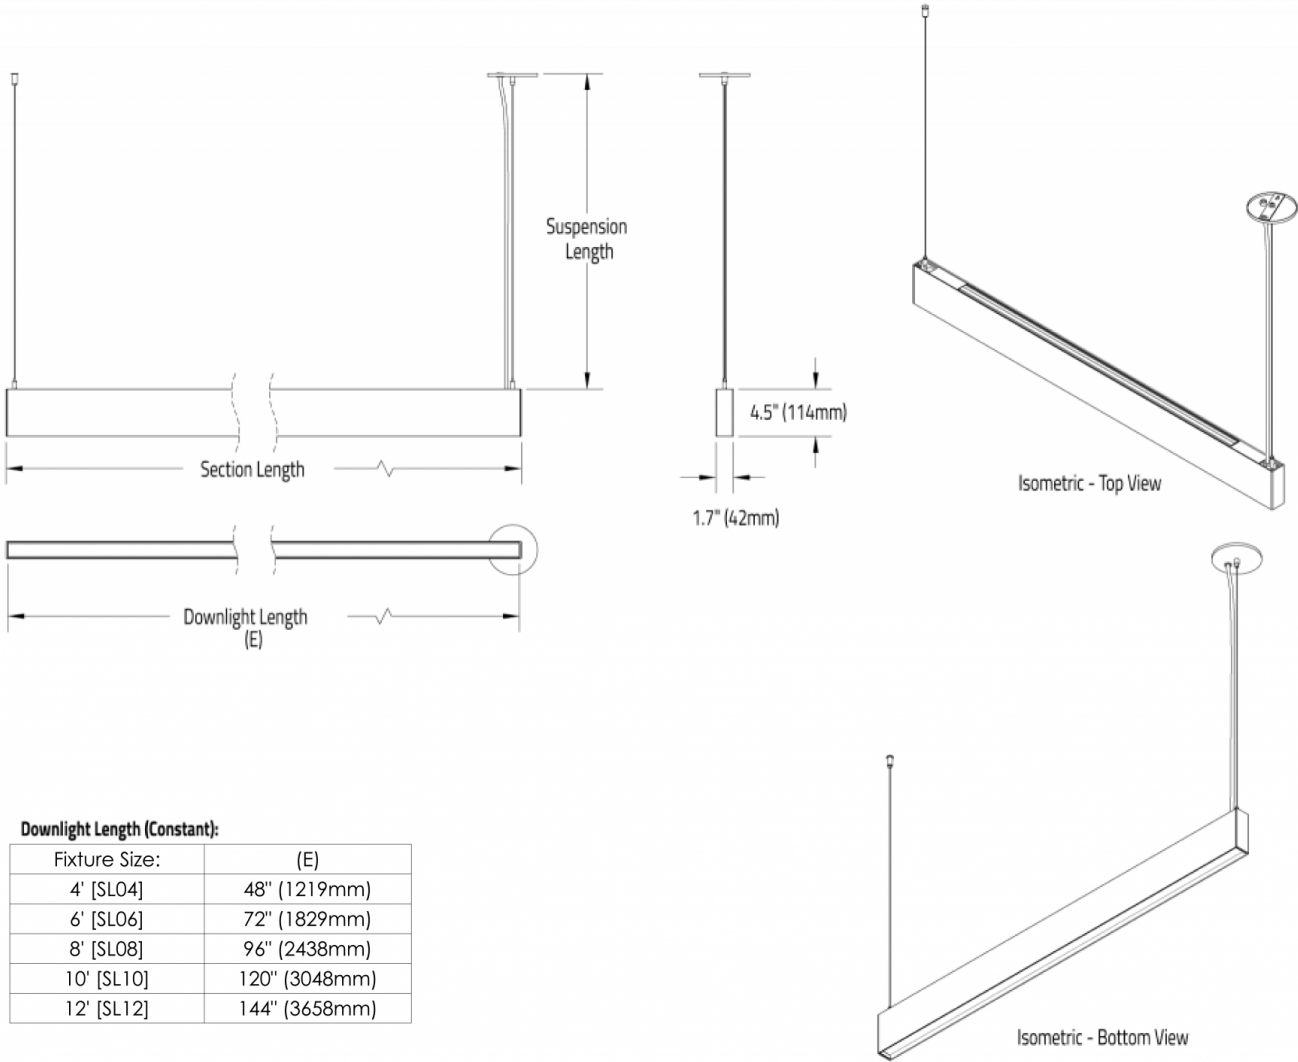

RODEO SOLO™ - CONTINUOUS

DIMENSIONAL DIAGRAMS

Fixture Profile

Downlight Length (Constant):

Fixture Size:	(E)
4' [SL04]	48" (1219mm)
6' [SL06]	72" (1829mm)
8' [SL08]	96" (2438mm)
10' [SL10]	120" (3048mm)
12' [SL12]	144" (3658mm)