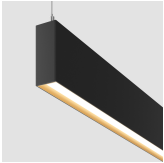

RODEO SOLO™ - CONTINUOUS

Project Name:

Fixture Type:

Fixture Code:

Quantities:

A. LUMINAIRE

RDSP1P Direct

RDSP2P Direct/Indirect