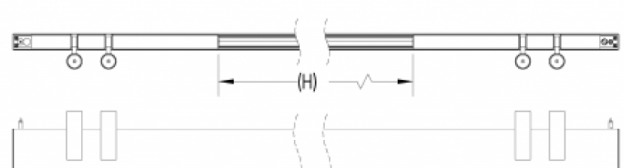

Sections

Standalone:

Standalone (SLS1) - End cap on both sides:

Section Length:

Fixture Size:	Standalone [SLS1] (A)	Start [SLS2] (B)	Middle [SLS3] (C)	End [SLS4] (D)
4' [SL04]	48.2" (1224mm)	47.2" (1199mm)	47.9" (1217mm)	48.9" (1242mm)
6' [SL06]	72.0" (1778mm)	71.0" (1803mm)	71.7" (1821mm)	72.7" (1847mm)
8' [SL08]	95.9" (2436mm)	94.8" (2408mm)	95.5" (2426mm)	96.5" (2451mm)
10' [SL10]	119.7" (3040mm)	118.7" (3015mm)	119.4" (3033mm)	120.4" (3058mm)
12' [SL12]	143.6" (3647mm)	142.5" (3620mm)	143.2" (3637mm)	144.2" (3663mm)

Continuous Run:

Start (SLS2) - End cap on left side:

Middle (SLS3) - No end caps

End (SLS4) - End cap on right side

Indirect Sections

HS0-HE0:

HS2-HE0:

HS0-HE2:

HS2-HE2:

Indirect Light Length:

Fixture Size:	(F)
4' [SL04]	36.7" (932mm)
6' [SL06]	60.3" (1532mm)
8' [SL08]	84.2" (2139mm)
10' [SL10]	108.2" (2748mm)
12' [SL12]	120.2" (3053mm)

RODEO SOLO™ - CONTINUOUS

Canopy