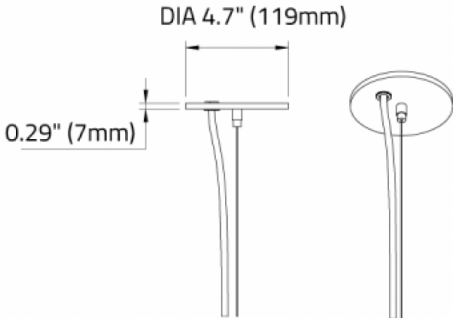

RODEO SOLO™ - CONTINUOUS

Canopy

Hard Ceiling [H1]: