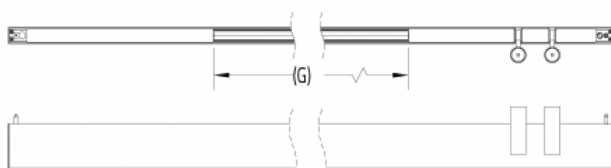

Sections

Standalone:

Standalone (SLS1) - End cap on both sides:

Section Length:

Fixture Size:	Standalone [SLS1] (A)	Start [SLS2] (B)	Middle [SLS3] (C)	End [SLS4] (D)
4' [SL04]	48.2" (1224mm)	47.2" (1199mm)	47.9" (1217mm)	48.9" (1242mm)
6' [SL06]	72.0" (1778mm)	71.0" (1803mm)	71.7" (1821mm)	72.7" (1847mm)
8' [SL08]	95.9" (2436mm)	94.8" (2408mm)	95.5" (2426mm)	96.5" (2451mm)
10' [SL10]	119.7" (3040mm)	118.7" (3015mm)	119.4" (3033mm)	120.4" (3058mm)
12' [SL12]	143.6" (3647mm)	142.5" (3620mm)	143.2" (3637mm)	144.2" (3663mm)

Continuous Run:

Start (SLS2) - End cap on left side:

Middle (SLS3) - No end caps

End (SLS4) - End cap on right side

Indirect Sections

HS0-HE0:

HS2-HE0:

HS0-HE2:

HS2-HE2:

Indirect Light Length:

Fixture Size:	(F)
4' [SL04]	36.7" (932mm)
6' [SL06]	60.3" (1532mm)
8' [SL08]	84.2" (2139mm)
10' [SL10]	108.2" (2748mm)
12' [SL12]	120.2" (3053mm)

RODEO SOLO™ - CONTINUOUS

Canopy