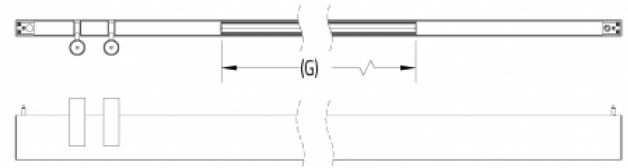

Sections

Standalone:

Standalone (SLS1) - End cap on both sides:

Section Length:

Fixture Size:	Standalone [SLS1] (A)	Start [SLS2] (B)	Middle [SLS3] (C)	End [SLS4] (D)
4' [SL04]	48.2" (1224mm)	47.2" (1199mm)	47.9" (1217mm)	48.9" (1242mm)
6' [SL06]	72.0" (1778mm)	71.0" (1803mm)	71.7" (1821mm)	72.7" (1847mm)
8' [SL08]	95.9" (2436mm)	94.8" (2408mm)	95.5" (2426mm)	96.5" (2451mm)
10' [SL10]	119.7" (3040mm)	118.7" (3015mm)	119.4" (3033mm)	120.4" (3058mm)
12' [SL12]	143.6" (3647mm)	142.5" (3620mm)	143.2" (3637mm)	144.2" (3663mm)

Continuous Run:

Start (SLS2) - End cap on left side:

Middle (SLS3) - No end caps

End (SLS4) - End cap on right side

Indirect Sections

HS0-HE0:

HS2-HE0:

HS0-HE2: