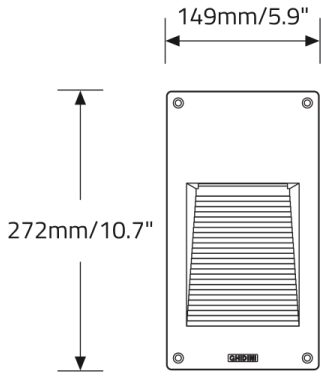

Code	8208710	8208712	8208714	8208716	8208718
Power (LED)	6W	6W	3W	6W	2W
Type	A	B	C	C	D
Initial Lumens	570	570	285	500	75

8 DIMENSIONAL DIAGRAMS

TYPE C

TYPE D