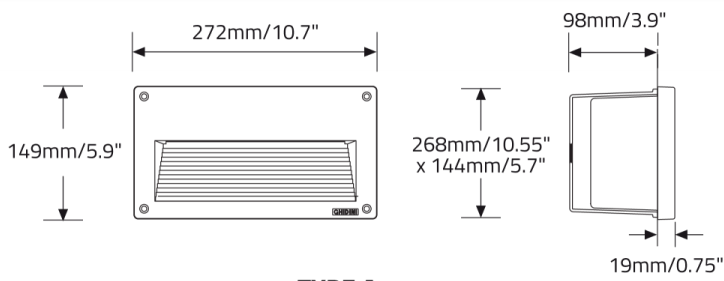

Anthracite Gray

Light Gray

APPROVALS

IP65

SCALA™ - RECESSED

DIMENSIONAL DIAGRAMS

TYPE A

TYPE B