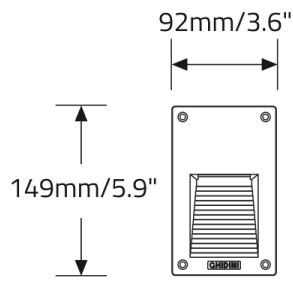

ROUGH-IN HOUSINGS (REQUIRED)

RIH5408 Rough-In Housing for Type A
RIH5406 Rough-In Housing for Type B
RIH5409 Rough-In Housing for Type C
RIH5410 Rough-In Housing for Type D

7 TECHNICAL DATA

LUMINAIRE

Available in 120V only.

Code	8208710	8208712	8208714	8208716	8208718
Power (LED)	6W	6W	3W	6W	2W
Type	A	B	C	C	D
Initial Lumens	570	570	285	500	75

8 DIMENSIONAL DIAGRAMS

TYPE C

TYPE D