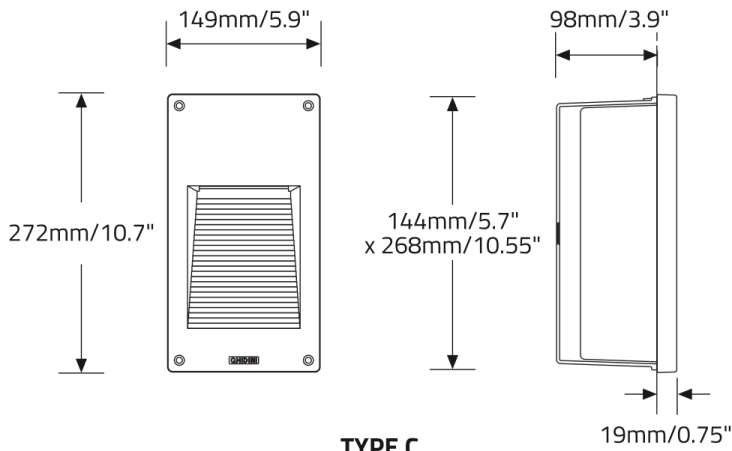

SCALA™ - RECESSED

DIMENSIONAL DIAGRAMS

TYPE C