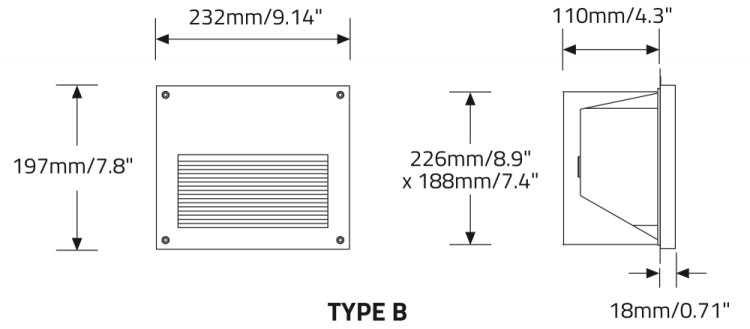

SCALA™ - RECESSED

DIMENSIONAL DIAGRAMS

TYPE B