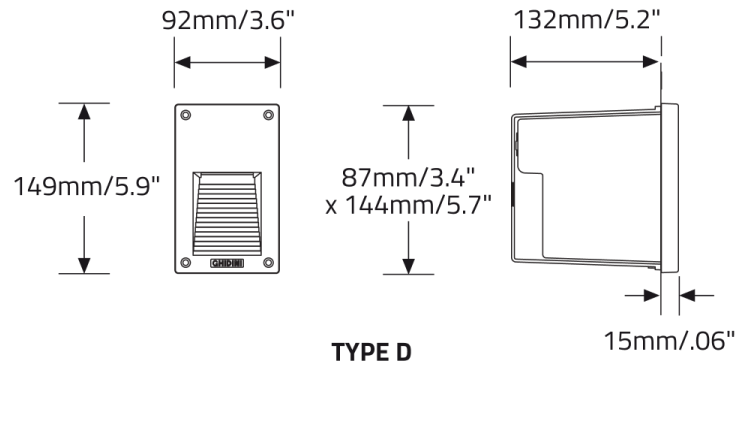

SCALA™ - RECESSED

DIMENSIONAL DIAGRAMS

TYPE D