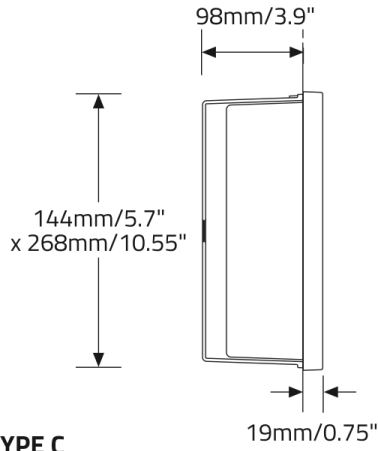

ROUGH-IN HOUSINGS (REQUIRED)

RIH5408 Rough-In Housing for Type A
RIH5406 Rough-In Housing for Type B
RIH5409 Rough-In Housing for Type C
RIH5410 Rough-In Housing for Type D

7 TECHNICAL DATA

LUMINAIRE

Available in 120V only.

Code	8208710	8208712	8208714	8208716	8208718
Power (LED)	6W	6W	3W	6W	2W
Type	A	B	C	C	D
Initial Lumens	570	570	285	500	75

8 DIMENSIONAL DIAGRAMS

TYPE C

TYPE D