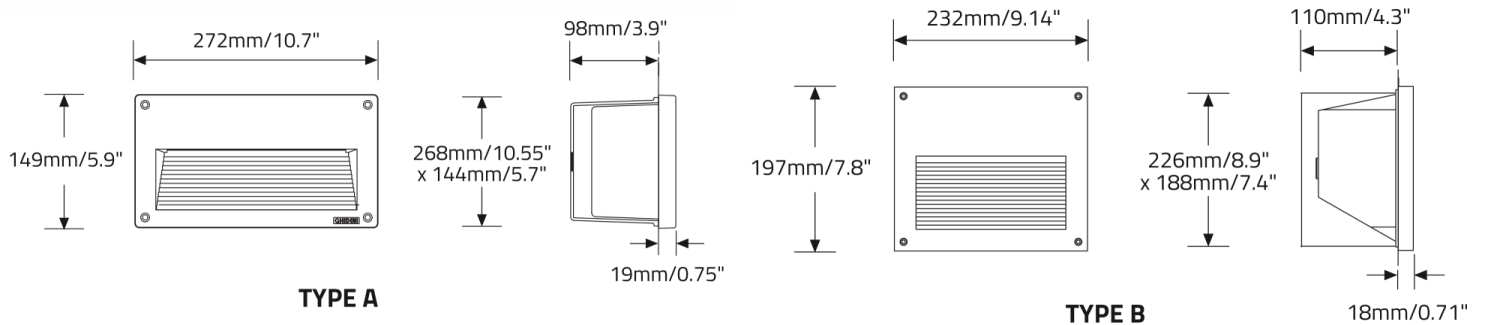

6 HOW TO ORDER

LUMINAIRE 8208710 A Type, 570 lms 8208712 B Type, 570 lms 8208714 C Type, 285 lms¹ 8208716 C Type, 500 lms¹ 8208718 D Type, 75 lms¹ Available in 120V only.	CCT 30 3000K (min 80 CRI) 40 4000K (min 80 CRI) TF Amber LED (Turtle Friendly)	FINISH BL Black Metallic Textured AG Anthracite Gray GR Light Gray	DIMMING DB Dimming Types A & B only (0-10V)¹ ¹ Dimming equal to or less than 10%.

ROUGH-IN HOUSINGS (REQUIRED)

RIH5408 Rough-In Housing for Type A
RIH5406 Rough-In Housing for Type B
RIH5409 Rough-In Housing for Type C
RIH5410 Rough-In Housing for Type D

7 TECHNICAL DATA

LUMINAIRE

Available in 120V only.

Code	8208710	8208712	8208714	8208716	8208718
Power (LED)	6W	6W	3W	6W	2W
Type	A	B	C	C	D
Initial Lumens	570	570	285	500	75

8 DIMENSIONAL DIAGRAMS