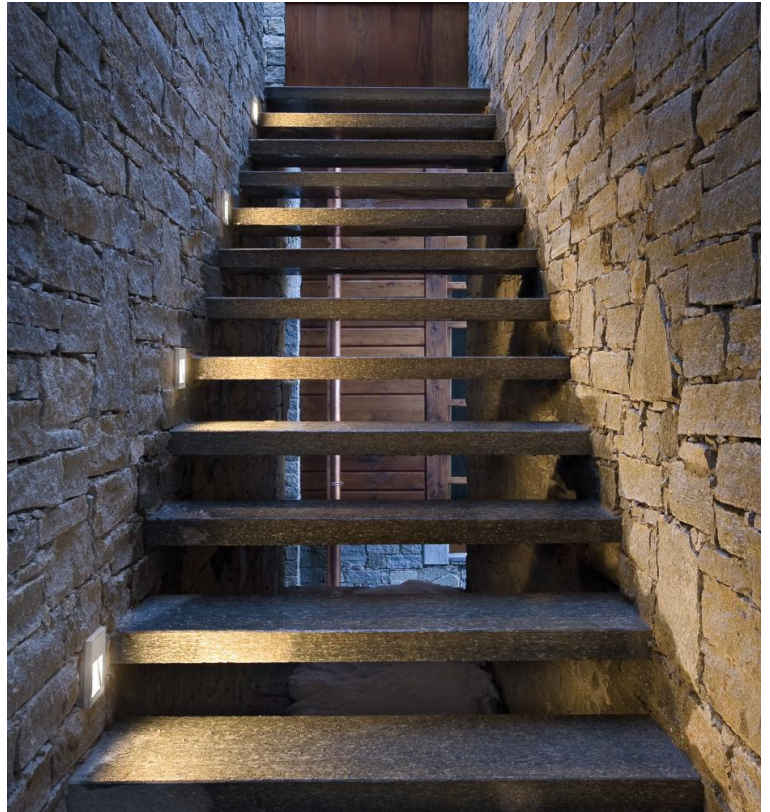

SCALA™ - RECESSED

Project Name:

Fixture Type:

Fixture Code:

Quantities:

SCALA™ - RECESSED

SCALA™ - RECESSED

SCALA is designed to blend into the architecture while illuminating steps and pathways. With asymmetric light distribution, Scala makes efficient use of the light output directing it to exactly where it is required. There are 4 form factors with various orientations available to suit the exterior aesthetics, as well as 3 polyester-based finishes. Turtle-friendly, amber LED is also available.

GENERAL SPECIFICATION

Housing

Low copper, die-cast aluminum highly resistant to oxidation.

Diffuser

3mm/0.12" sodium calcium tempered glass.

External Screws

A4 stainless steel treated with highly antioxidant water-repellent lubricating solution to ensure easy opening.