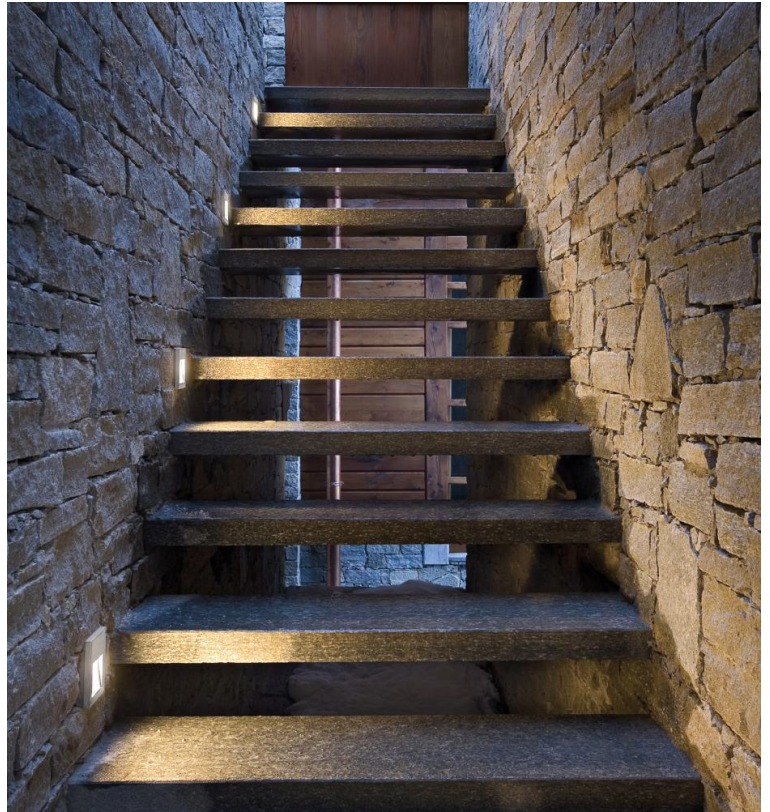

SCALA™ - RECESSED

Project Name:

Fixture Type:

Fixture Code:

Quantities:

SCALA™ - RECESSED

SCALA™ - RECESSED

SCALA is designed to blend into the architecture while illuminating steps and pathways. With asymmetric light distribution, Scala makes efficient use of the light output directing it to exactly where it is required. There are 4 form factors with various orientations available to suit the exterior aesthetics, as well as 3 polyester-based finishes. Turtle-friendly, amber LED is also available.

GENERAL SPECIFICATION

- Housing**
Low copper, die-cast aluminum highly resistant to oxidation.
- Diffuser**
3mm/0.12" sodium calcium tempered glass.
- External Screws**
A4 stainless steel treated with highly antioxidant water-repellent lubricating solution to ensure easy opening.
- Drivers**
HPF electronic, 120-277V (120V for Type C and D).
- Mechanical**
Recessed luminaire for wall mounting only into brick or concrete.
- Dark Sky Friendly**
Dark Sky Friendly if ordered with 3000K CCT.
- Finish**
Powder coated polyester highly resistant to UV and oxidation.
- Gasket**
Silicone.
- Cable Entry**
Silicone cable gland for cables DIA 10-14mm/0.4-0.55".
- Rough-In Housing**
Thermoplastic.
- Delivered Lumens**
Delivered lumens & LPW based on 3000K (min 80 CRI).

MOUNTING & OPTICS

Ext-Wall Recessed Downlight Assymetrical Dark Sky Friendly

SCALA™ - RECESSED

HOW TO ORDER

A. LUMINAIRE

8208710 A Type, 570 lms

8208712 B Type, 570 lms

8208714 C Type, 285 lms