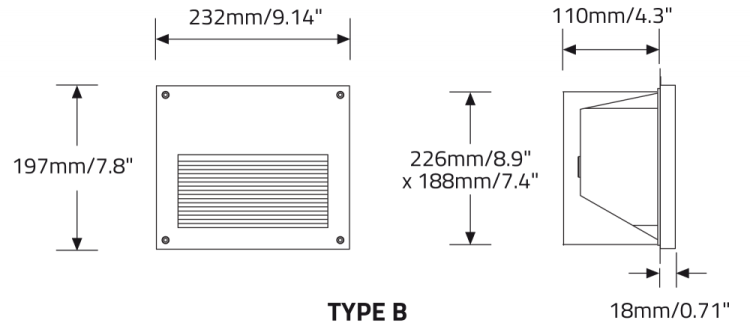

Anthracite Gray

Light Gray

APPROVALS

IP65

SCALA™ - RECESSED

DIMENSIONAL DIAGRAMS

TYPE A

TYPE B