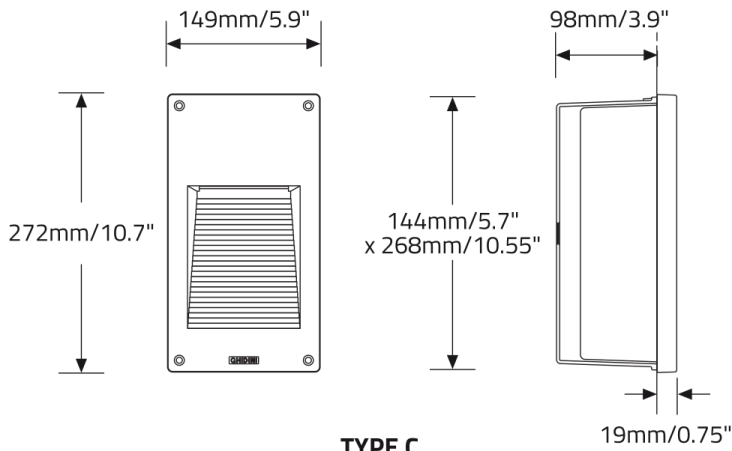

RIH5409 Rough-In Housing for Type C

RIH5410 Rough-In Housing for Type D

SCALA™ - RECESSED

TECHNICAL DATA

LUMINAIRE

Code	8208710	8208712	8208714	8208716	8208718
Power (LED)	6W	6W	3W	6W	2W
Type	A	B	C	C	D
Initial Lumens	570	570	285	500	75

Anthracite Gray

Light Gray

APPROVALS

IP65

SCALA™ - RECESSED

DIMENSIONAL DIAGRAMS

TYPE A

TYPE B