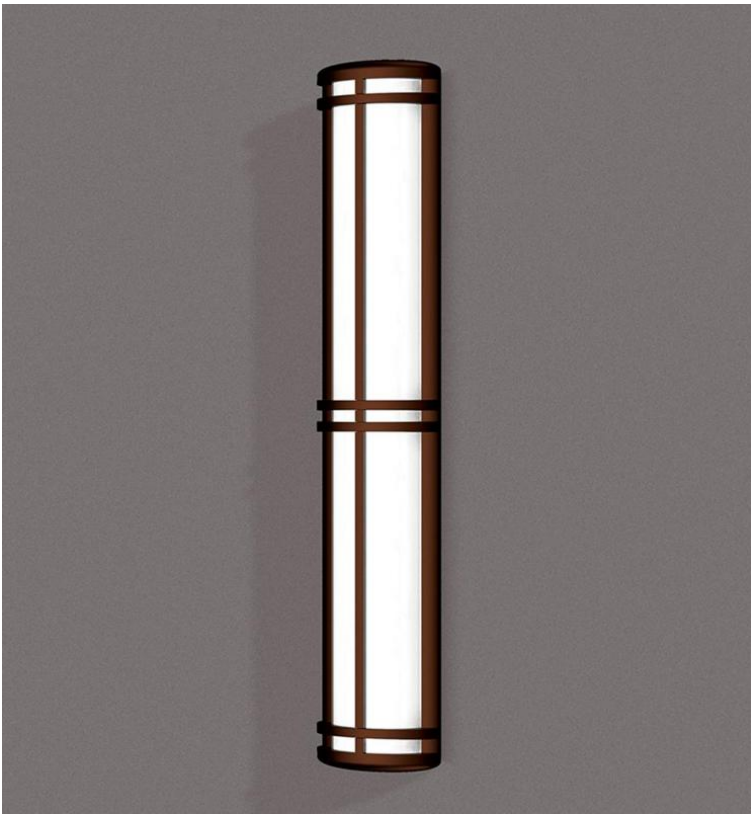

# SENTIS™ - WALL

**SENTIS** is a robustly designed transitional-style wall sconce, ideally suited for high-traffic zones. Available as a minimalist style with an exposed diffuser or with a decorative and protective grill in 8 finishes.

### Housing

Die-Formed steel.