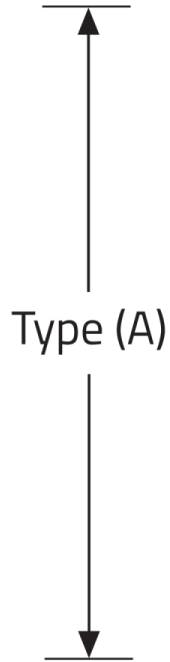

SENTIS™ - WALL

Project Name:

Fixture Type:

Fixture Code:

Quantities:

SENTIS™ - WALL

SENTIS™ - WALL

SENTIS is a robustly designed transitional-style wall sconce, ideally suited for high-traffic zones. Available as a minimalist style with an exposed diffuser or with a decorative and protective grill in 8 finishes.

SENTIS™ - WALL

HOW TO ORDER

A. LUMINAIRE

326100 14", 1311 lms

326108 48", 5523 lms

326102 18", 1865 lms

326104 24", 2592 lms

326106 36", 4333 lms

LUMINAIRE

Code	326100	326102	326104	326106	326108
Power (LED)	14W	20W	28W	47W	59W
Delivered lms	1311	1865	2592	4333	5523
LPW	93	95	94	92	94
Type (A)	14"	18"	24"		
Type (B)				36"	48"

FINISH

White

Silver Metallic Textured

Style OP

SENTIS™ - WALL

Style TQ

Type (A)

100mm/3.9"

191mm/7.5"

Style TQ

Type (B)