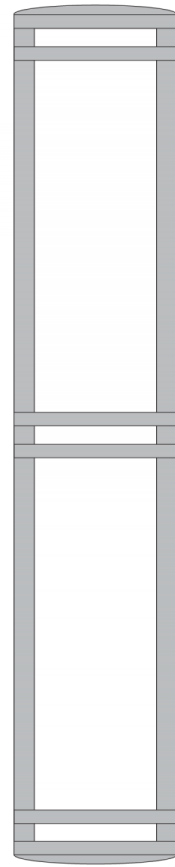

100mm/3.9"

191mm/7.5"

Type (A)

Style TQ