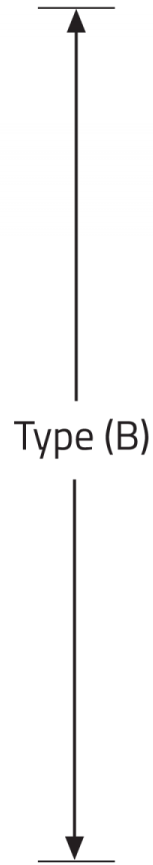

SENTIS™ - WALL

Style TQ

Type (A)

100mm/3.9"

191mm/7.5"

Style TQ

Type (B)