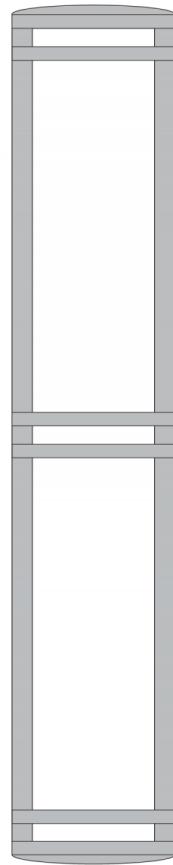

SENTIS™ - WALL

Style TQ

Type (A)

100mm/3.9"

191mm/7.5"

Style TQ

Type (B)