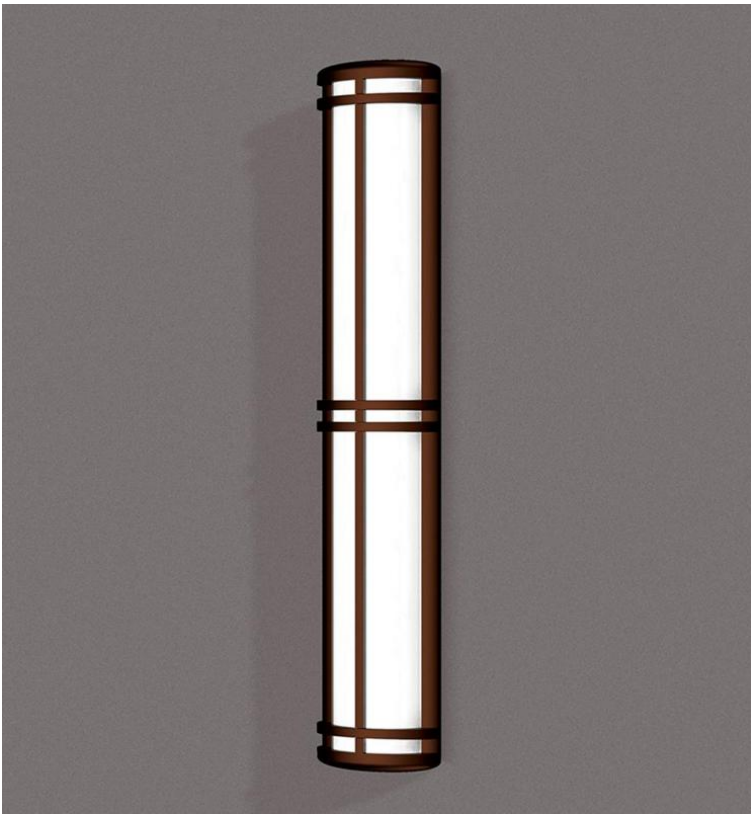

SENTIS™ - WALL

Project Name:

Fixture Type:

Fixture Code:

Quantities:

SENTIS™ - WALL

SENTIS™ - WALL

SENTIS is a robustly designed transitional-style wall sconce, ideally suited for high-traffic zones. Available as a minimalist style with an exposed diffuser or with a decorative and protective grill in 8 finishes.

GENERAL SPECIFICATION

Housing

Die-Formed steel.

Perforated accents

Steel, finished as specified.

Mechanical

Mounts directly to a standard electrical junction box (by others - North America only). Additional mounting points provided. Mounting hardware (by others).

Sensors

Consult factory regarding sensor compatibility.

Rear side (halo) diffuser

Extruded opal acrylic.

Delivered Lumens

Delivered lumens & LPW based on 3000K (min 80 CRI).

Horizontal bars

Die-cast zinc.

Upper and lower dust covers

Opal polycarbonate.

Approvals

Damp location, (Indoor use only).

MOUNTING & OPTICS

Wall Front/Back

General Diffuse

Declare