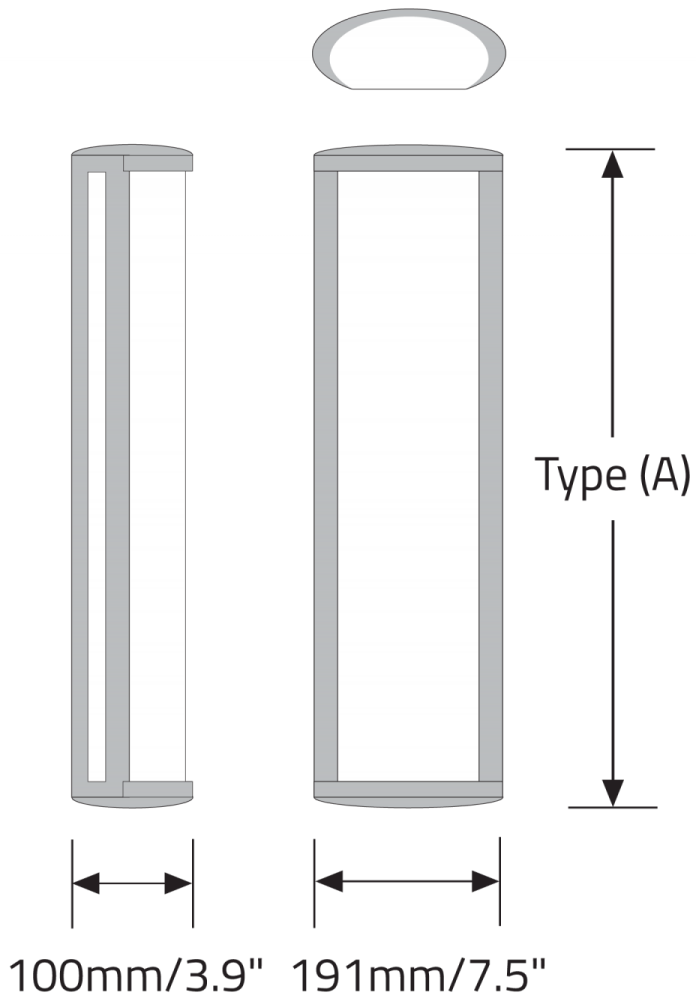

SENTIS™ - WALL

DIMENSIONAL DIAGRAMS

Style OP

Style OP