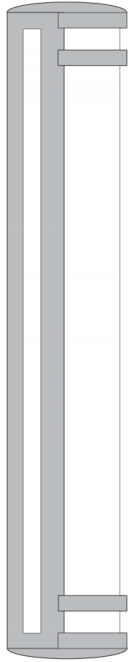

SENTIS™ - WALL

Style TQ

Type (A)

100mm/3.9"

191mm/7.5"

Style TQ