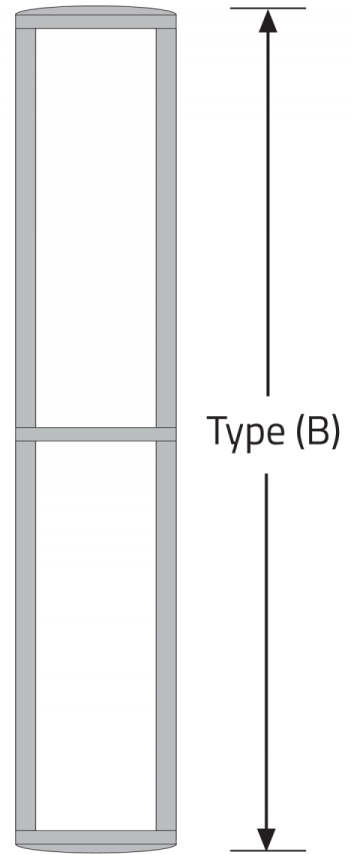

SENTIS™ - WALL

Project Name:

Fixture Type:

Fixture Code:

Quantities:

A. LUMINAIRE

326100 14", 1311 lms

326102 18", 1865 lms

326104 24", 2592 lms

326106 36", 4333 lms

326108 48", 5523 lms

B. CCT

30 3000K (min 80 CRI)

35 3500K (min 80 CRI)

40 4000K (min 80 CRI)

C. FASCIA

VB Vertical Bar (OP & TQ only)

SENTIS™ - WALL

DIMENSIONAL DIAGRAMS

Style OP

Style OP

SENTIS™ - WALL

Style TQ

Style TQ