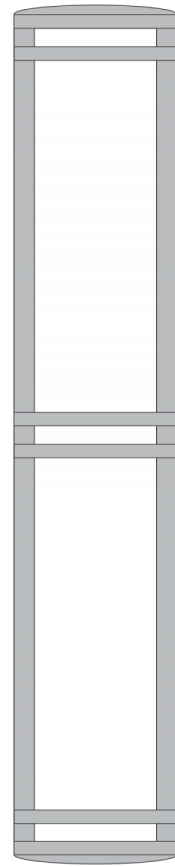

SENTIS™ - WALL

Project Name:

Fixture Type:

Fixture Code:

Quantities:

A. LUMINAIRE

326100 14", 1311 lms

326102 18", 1865 lms

326104 24", 2592 lms

326106 36", 4333 lms

326108 48", 5523 lms

B. CRI

CR80 CRI 80+

CR90 CRI 90+

C. CCT

30 3000K

BM Bronze Metallic Textured

F. OPTIONS

PM Perforated Mesh Accents (TQ only)

VB Vertical Bar (OP & TQ only)

SENTIS™ - WALL

DIMENSIONAL DIAGRAMS

Style OP

Style OP

SENTIS™ - WALL

Style TQ

100mm/3.9"

191mm/7.5"

Type (A)

Style TQ

Type (B)