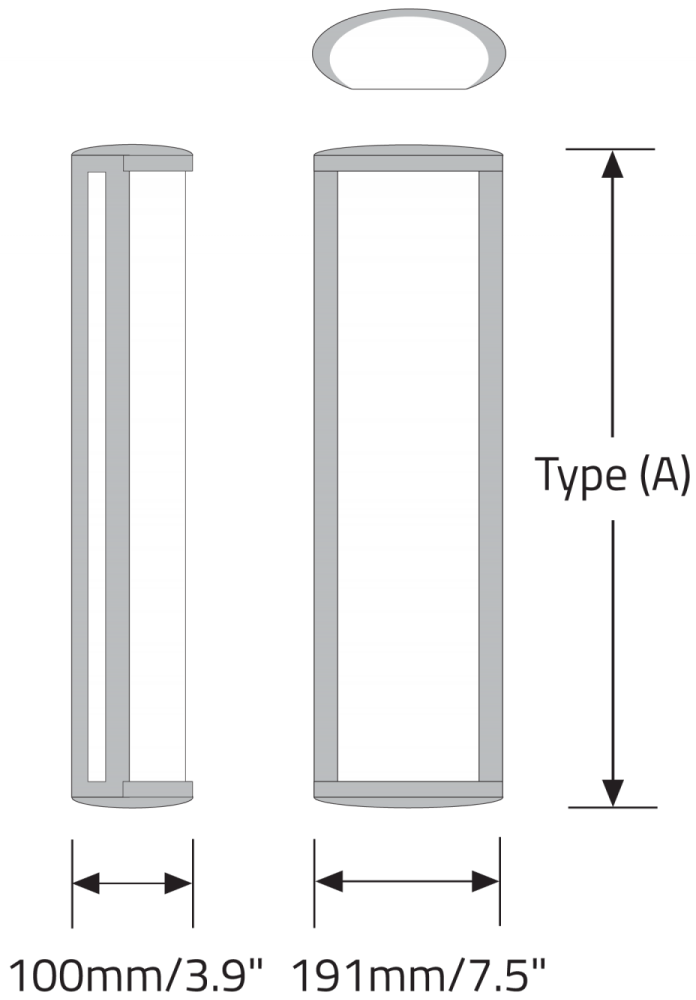

SENTIS™ - WALL

Project Name:

Fixture Type:

Fixture Code:

Quantities:

A. LUMINAIRE

326100 14", 1311 lms

326102 18", 1865 lms

VB Vertical Bar (OP & TQ only)

SENTIS™ - WALL

DIMENSIONAL DIAGRAMS

Style OP

Style OP

SENTIS™ - WALL

Style TQ

Style TQ