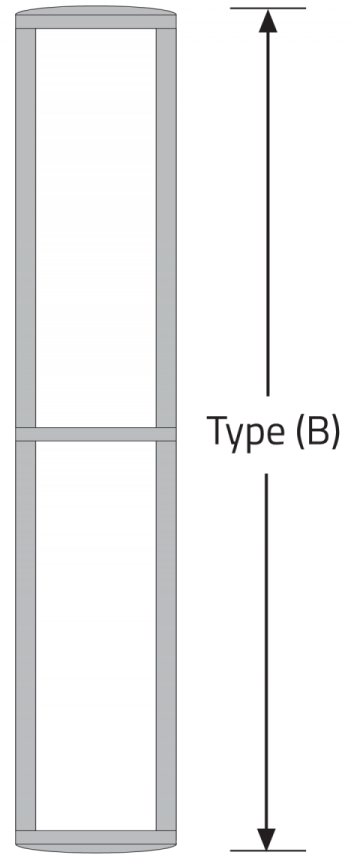

SENTIS™ - WALL

Project Name:

Fixture Type:

Fixture Code:

Quantities:

A. LUMINAIRE

326100 14", 1311 lms

326102 18", 1865 lms

326104 24", 2592 lms

326106 36", 4333 lms

326108 48", 5523 lms

B. CRI

CR80 CRI 80+

CR90 CRI 90+

C. CCT

30 3000K

BM Bronze Metallic Textured

F. OPTIONS

PM Perforated Mesh Accents (TQ only)

VB Vertical Bar (OP & TQ only)

SENTIS™ - WALL

DIMENSIONAL DIAGRAMS

Style OP

Style OP

SENTIS™ - WALL

Style TQ

100mm/3.9"

191mm/7.5"

Type (A)

Style TQ

Type (B)