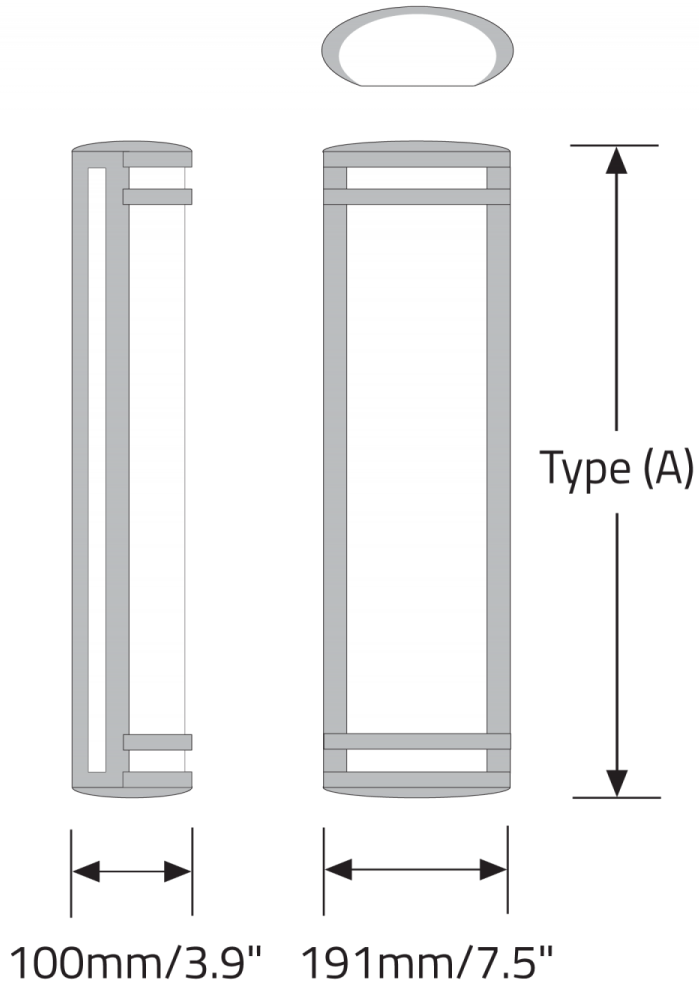

SENTIS™ - WALL

Project Name:

Fixture Type:

Fixture Code:

Quantities:

A. LUMINAIRE

326100 14", 1311 lms

326102 18", 1865 lms

VB Vertical Bar (OP & TQ only)

SENTIS™ - WALL

DIMENSIONAL DIAGRAMS

Style OP

Style OP

SENTIS™ - WALL

Style TQ

Style TQ