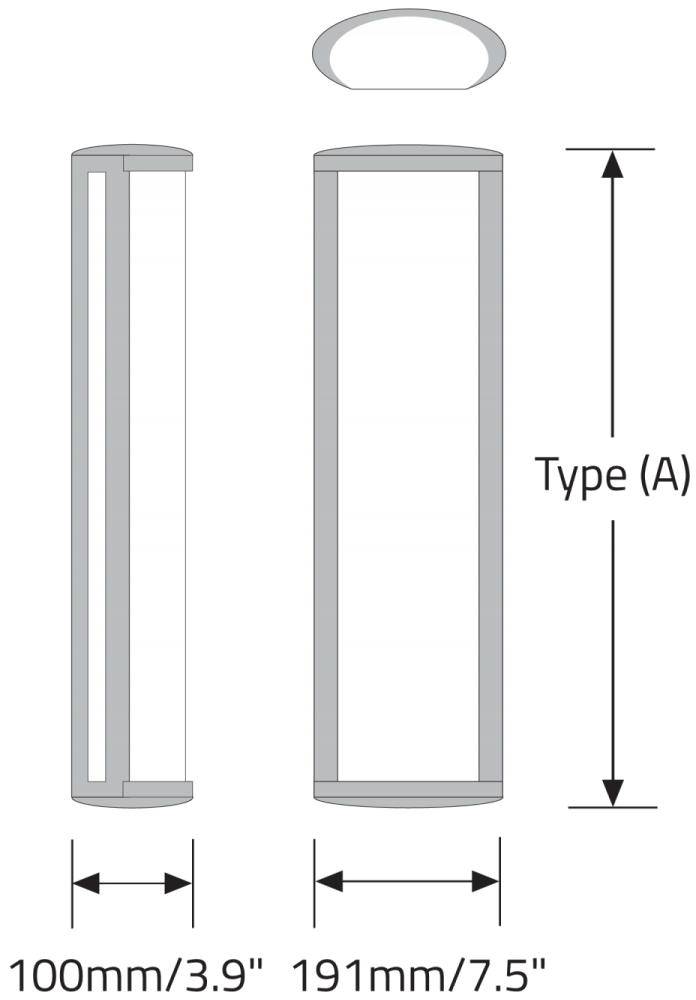

BM Bronze Metallic Textured

F. OPTIONS

PM Perforated Mesh Accents (TQ only)

VB Vertical Bar (OP & TQ only)

SENTIS™ - WALL

DIMENSIONAL DIAGRAMS

Style OP

Style OP

SENTIS™ - WALL

Style TQ

100mm/3.9"

191mm/7.5"

Type (A)

Style TQ

Type (B)