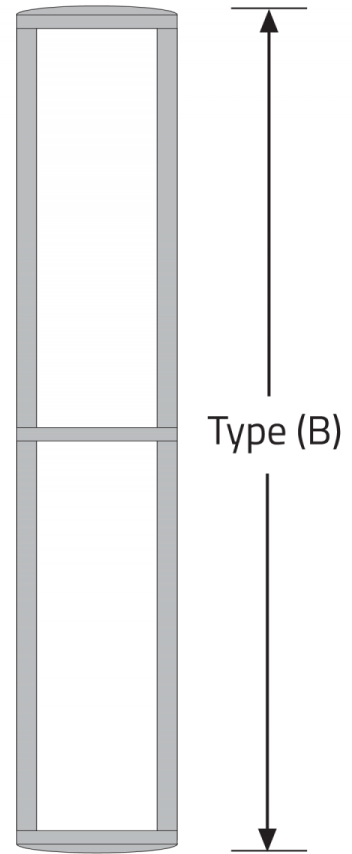

SENTIS™ - WALL

Project Name:

Fixture Type:

Fixture Code:

Quantities:

A. LUMINAIRE

326100 14", 1311 lms

326102 18", 1865 lms

326104 24", 2592 lms

326106 36", 4333 lms

326108 48", 5523 lms

B. CCT

30 3000K (min 80 CRI)

35 3500K (min 80 CRI)

40 4000K (min 80 CRI)

C. FASCIA

VB Vertical Bar (OP & TQ only)

SENTIS™ - WALL

DIMENSIONAL DIAGRAMS

Style OP

Style OP

SENTIS™ - WALL

Style TQ

Style TQ