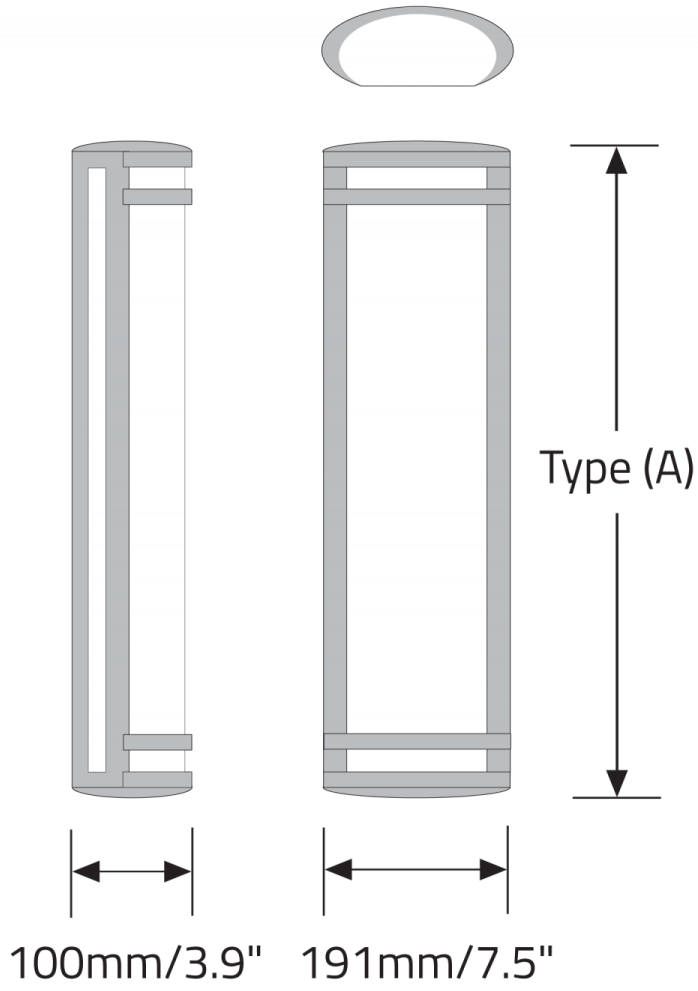

SENTIS™ - WALL

Project Name:

Fixture Type:

Fixture Code:

Quantities:

A. LUMINAIRE

326100 14", 1311 lms

326102 18", 1865 lms

VB Vertical Bar (OP & TQ only)

SENTIS™ - WALL

DIMENSIONAL DIAGRAMS

Style OP

Style OP

SENTIS™ - WALL

Style TQ

Style TQ