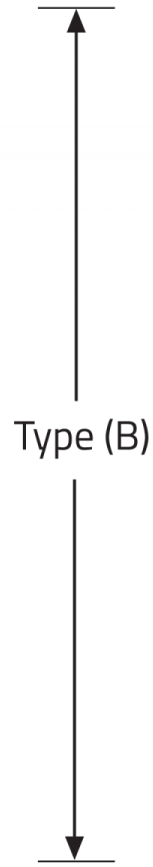

SENTIS™ - WALL

Project Name:

Fixture Type:

Fixture Code:

Quantities:

A. LUMINAIRE

326100 14", 1311 lms

326102 18", 1865 lms

326104 24", 2592 lms

326106 36", 4333 lms

326108 48", 5523 lms

B. CRI

CR80 CRI 80+

CR90 CRI 90+

C. CCT

30 3000K

BM Bronze Metallic Textured

F. OPTIONS

PM Perforated Mesh Accents (TQ only)

VB Vertical Bar (OP & TQ only)

SENTIS™ - WALL

DIMENSIONAL DIAGRAMS

Style OP

Style OP

SENTIS™ - WALL

Style TQ

100mm/3.9"

191mm/7.5"

Type (A)

Style TQ

Type (B)