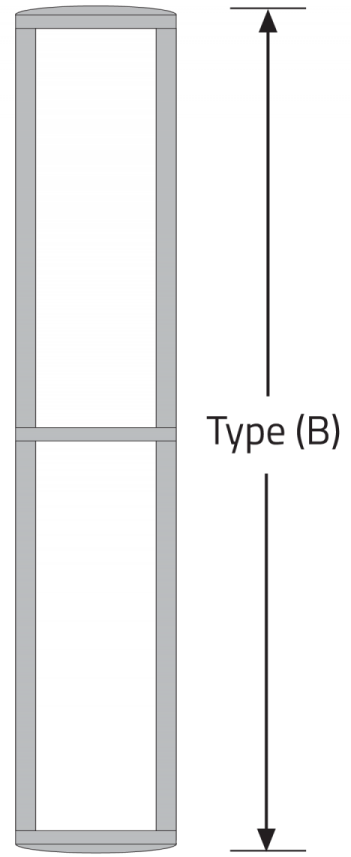

SENTIS™ - WALL

Project Name:

Fixture Type:

Fixture Code:

Quantities:

A. LUMINAIRE

326100 14", 1311 lms

326102 18", 1865 lms

326104 24", 2592 lms

326106 36", 4333 lms

326108 48", 5523 lms

B. CCT

30 3000K (min 80 CRI)

35 3500K (min 80 CRI)

40 4000K (min 80 CRI)

C. FASCIA

VB Vertical Bar (OP & TQ only)

SENTIS™ - WALL

DIMENSIONAL DIAGRAMS

Style OP

Style OP

SENTIS™ - WALL

Style TQ

Style TQ