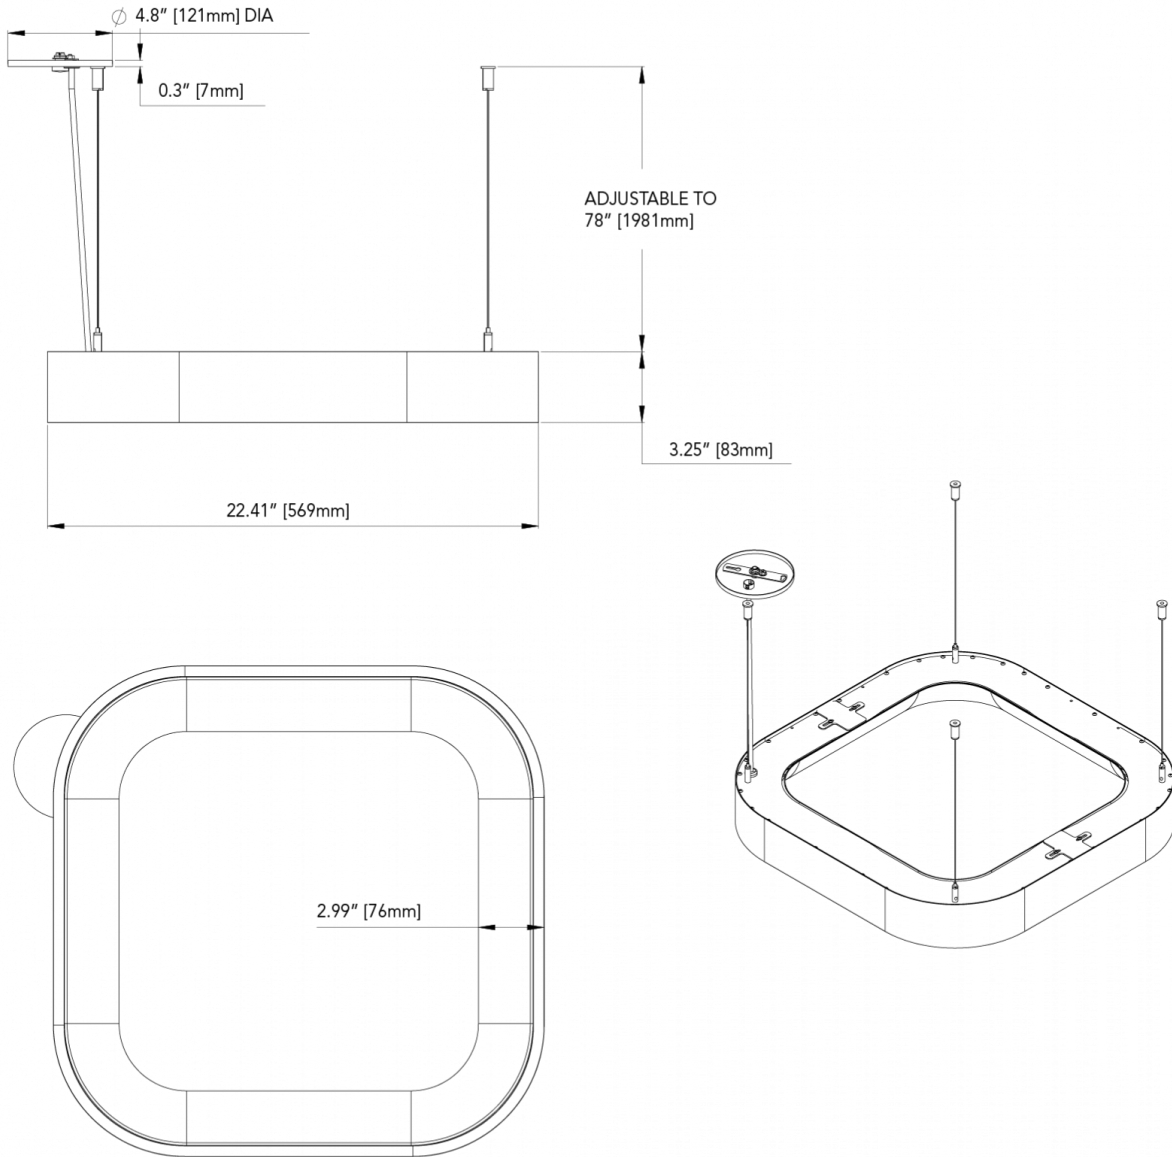

J. EMERGENCY

E0 Not required

E2 Emergency system - Remote

SOFT SQ™ - SUSPENDED

DIMENSIONAL DIAGRAMS

2FT

SOFT SQ™ - SUSPENDED

3FT

SOFT SQ™ - SUSPENDED

4FT