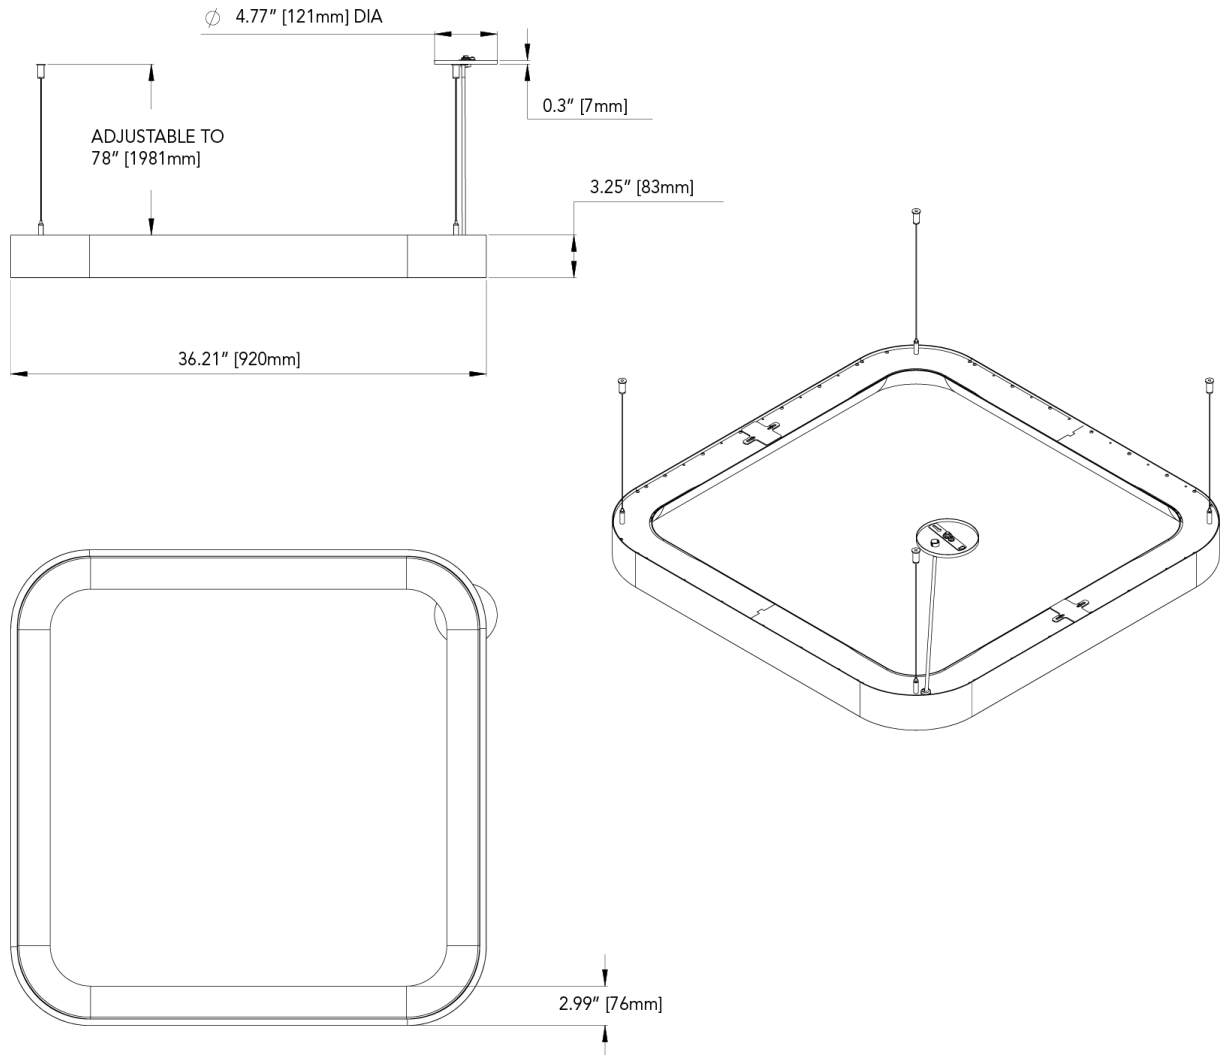

J. EMERGENCY

E0 Not required

E2 Emergency system - Remote

SOFT SQ™ - SUSPENDED

DIMENSIONAL DIAGRAMS

2FT

SOFT SQ™ - SUSPENDED

3FT