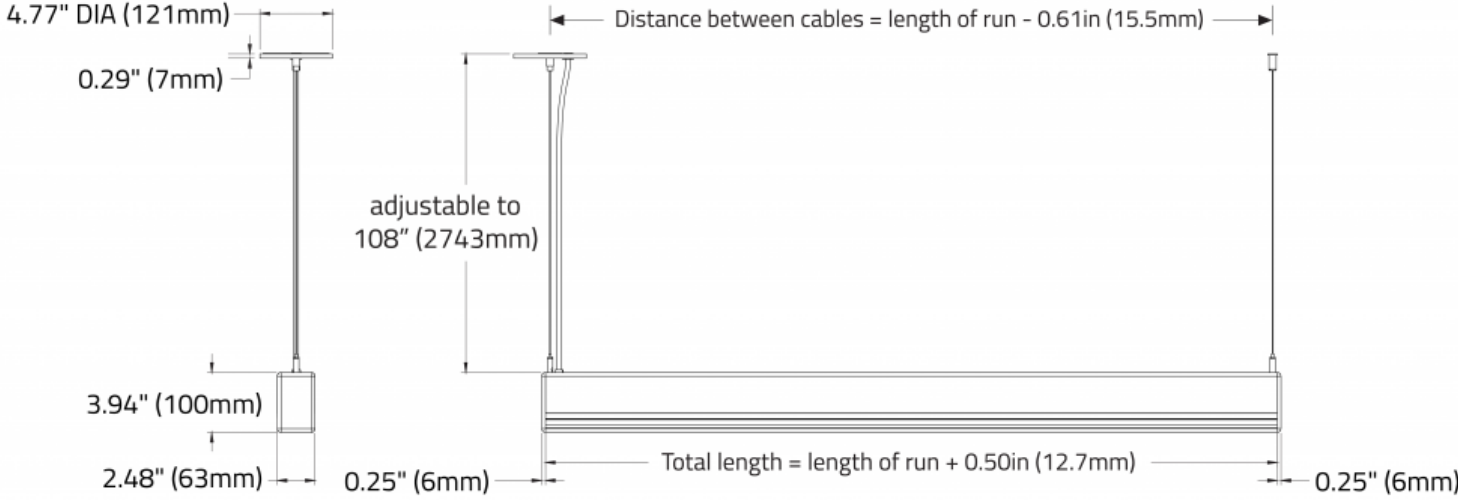

¹ not available with V3.

Q. CIRCUITS

CS1 Single circuit

CS2 Dual circuit

R. SENSORS

SPECTIVE™ - SUSPENDED

DIMENSIONAL DIAGRAMS

Isometric View (Uplight)

Isometric View (Downlight)

Top View (Uplight)

Bottom View (Downlight)