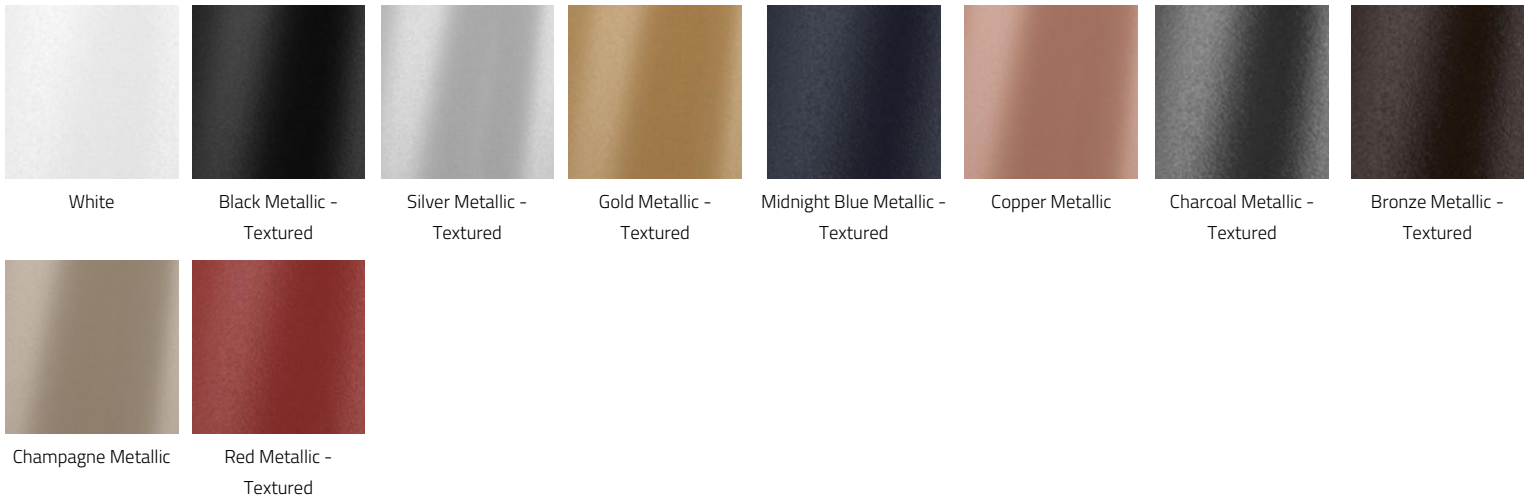

FINISH CANOPY