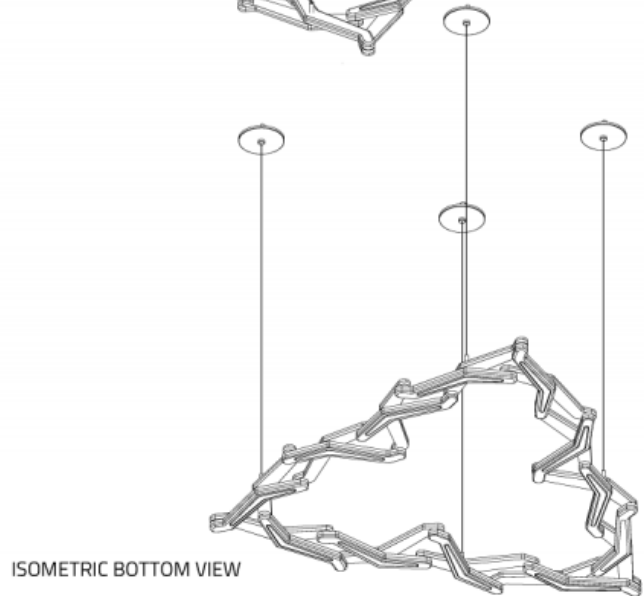

STARBURST TRI™ - SUSPENDED

EXPANDED (TRIANGLE)