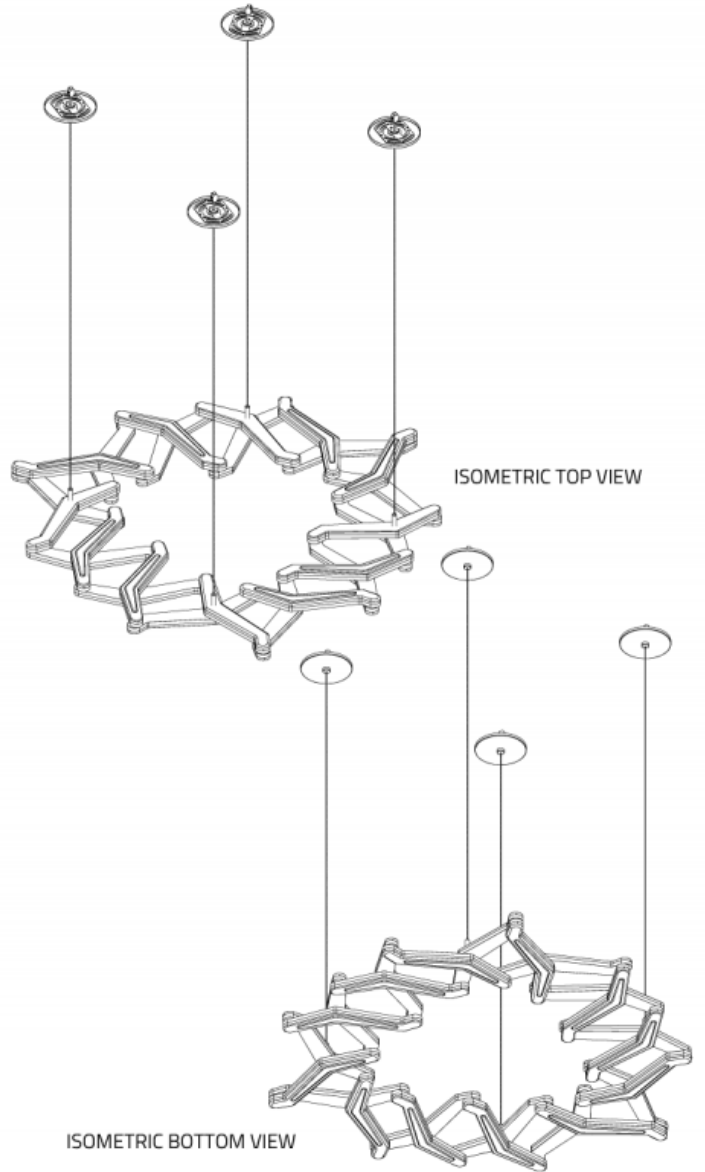

CS2 Dual circuit

I. EMERGENCY

E0 Not required

E2 Emergency system - Remote

STARBURST TRI™ - SUSPENDED

DIMENSIONAL DIAGRAMS

COLLAPSED

STARBURST TRI™ - SUSPENDED

PARTIAL EXPANSION

STARBURST TRI™ - SUSPENDED

EXPANDED (TRIANGLE)

STARBURST TRI™ - SUSPENDED

HYPER EXPANDED (TRILLIUM)