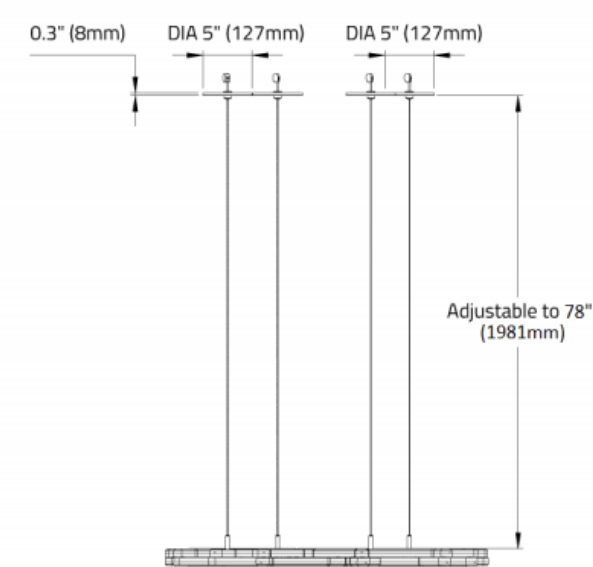

CS2 Dual circuit

I. EMERGENCY

E0 Not required

E2 Emergency system - Remote

STARBURST TRI™ - SUSPENDED

DIMENSIONAL DIAGRAMS

COLLAPSED

STARBURST TRI™ - SUSPENDED

PARTIAL EXPANSION

STARBURST TRI™ - SUSPENDED

EXPANDED (TRIANGLE)

STARBURST TRI™ - SUSPENDED

HYPER EXPANDED (TRILLIUM)