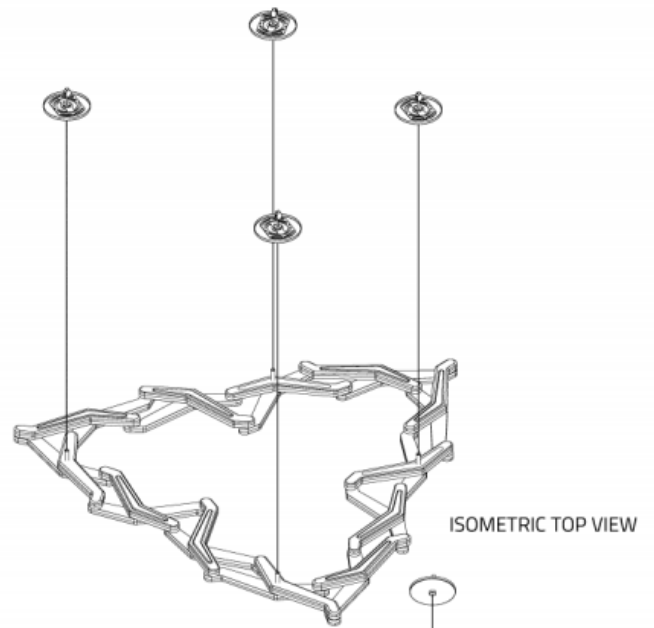

CS2 Dual circuit

I. EMERGENCY

E0 Not required

E2 Emergency system - Remote

STARBURST TRI™ - SUSPENDED

DIMENSIONAL DIAGRAMS

COLLAPSED

STARBURST TRI™ - SUSPENDED

PARTIAL EXPANSION

STARBURST TRI™ - SUSPENDED

EXPANDED (TRIANGLE)

STARBURST TRI™ - SUSPENDED

HYPER EXPANDED (TRILLIUM)