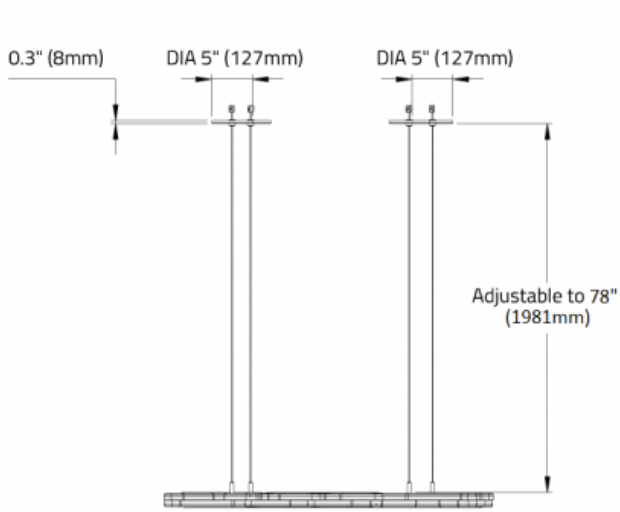

STARBURST TRI™ - SUSPENDED

PARTIAL EXPANSION