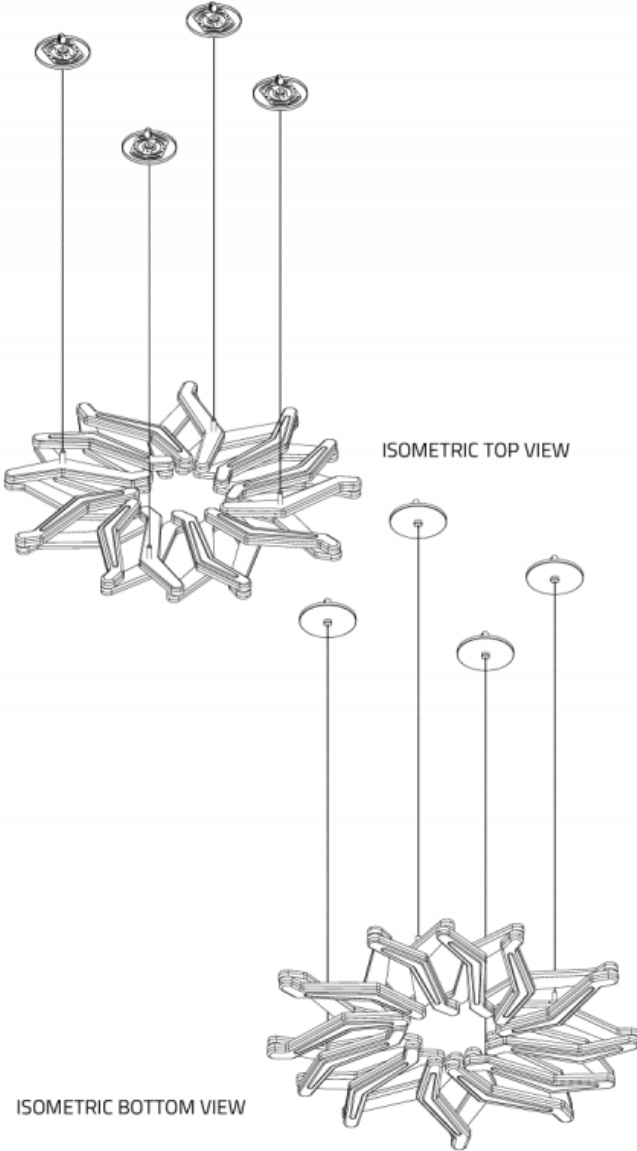

CS2 Dual circuit

I. EMERGENCY

E0 Not required

E2 Emergency system - Remote

STARBURST TRI™ - SUSPENDED

DIMENSIONAL DIAGRAMS

COLLAPSED

STARBURST TRI™ - SUSPENDED

PARTIAL EXPANSION

STARBURST TRI™ - SUSPENDED

EXPANDED (TRIANGLE)

STARBURST TRI™ - SUSPENDED

HYPER EXPANDED (TRILLIUM)