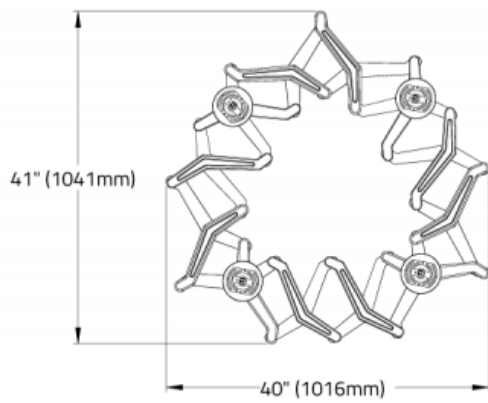

STARBURST TRI™ - SUSPENDED

PARTIAL EXPANSION