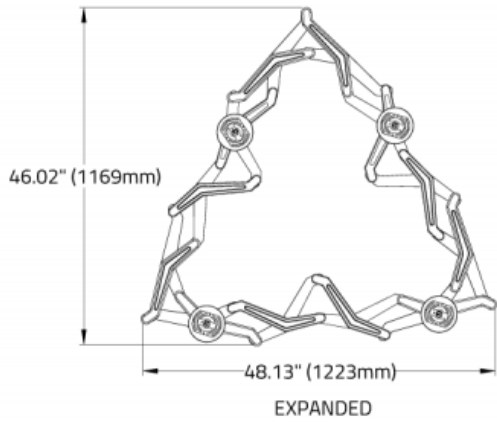

CS2 Dual circuit

I. EMERGENCY

E0 Not required

E2 Emergency system - Remote

STARBURST TRI™ - SUSPENDED

DIMENSIONAL DIAGRAMS

COLLAPSED

STARBURST TRI™ - SUSPENDED

PARTIAL EXPANSION

STARBURST TRI™ - SUSPENDED

EXPANDED (TRIANGLE)

STARBURST TRI™ - SUSPENDED

HYPER EXPANDED (TRILLIUM)