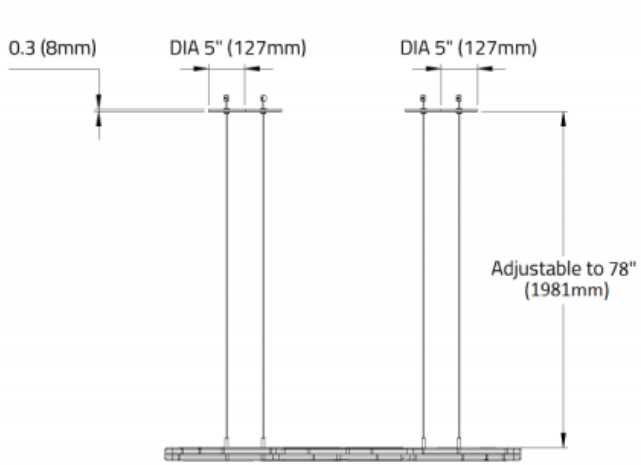

STARBURST TRI™ - SUSPENDED

EXPANDED (TRIANGLE)