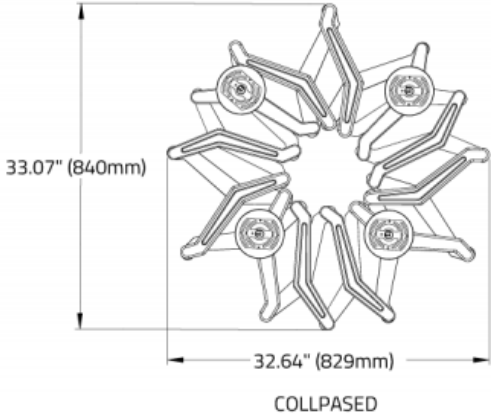

CS2 Dual circuit

I. EMERGENCY

E0 Not required

E2 Emergency system - Remote

STARBURST TRI™ - SUSPENDED

DIMENSIONAL DIAGRAMS

COLLAPSED

STARBURST TRI™ - SUSPENDED

PARTIAL EXPANSION

STARBURST TRI™ - SUSPENDED

EXPANDED (TRIANGLE)

STARBURST TRI™ - SUSPENDED

HYPER EXPANDED (TRILLIUM)