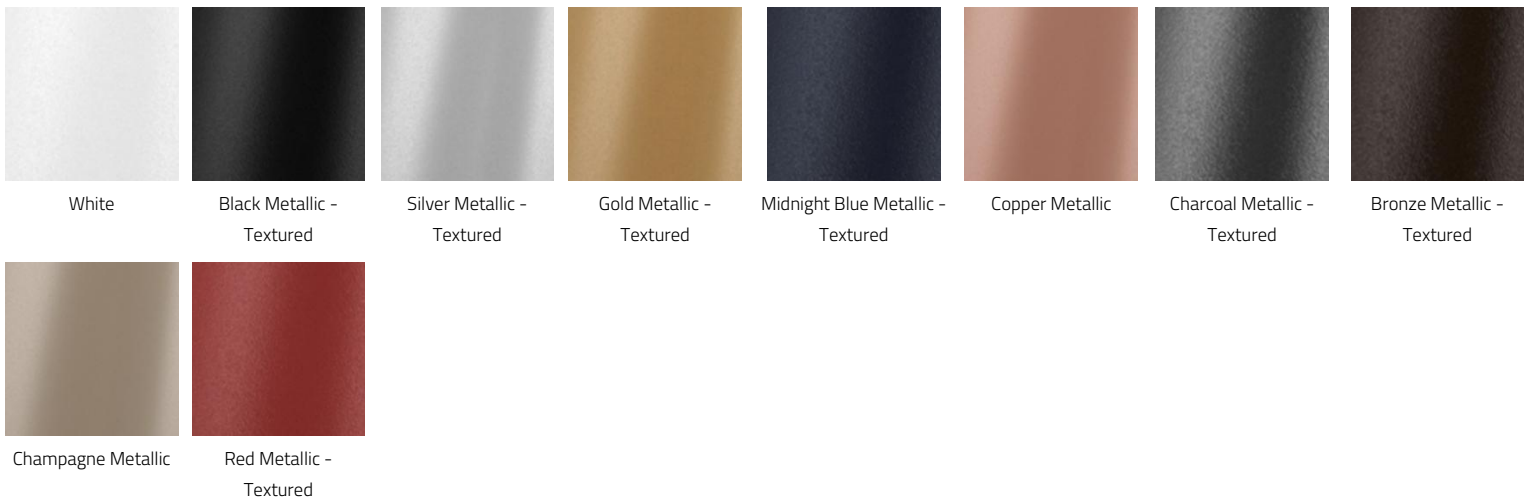

FINISH - CANOPY