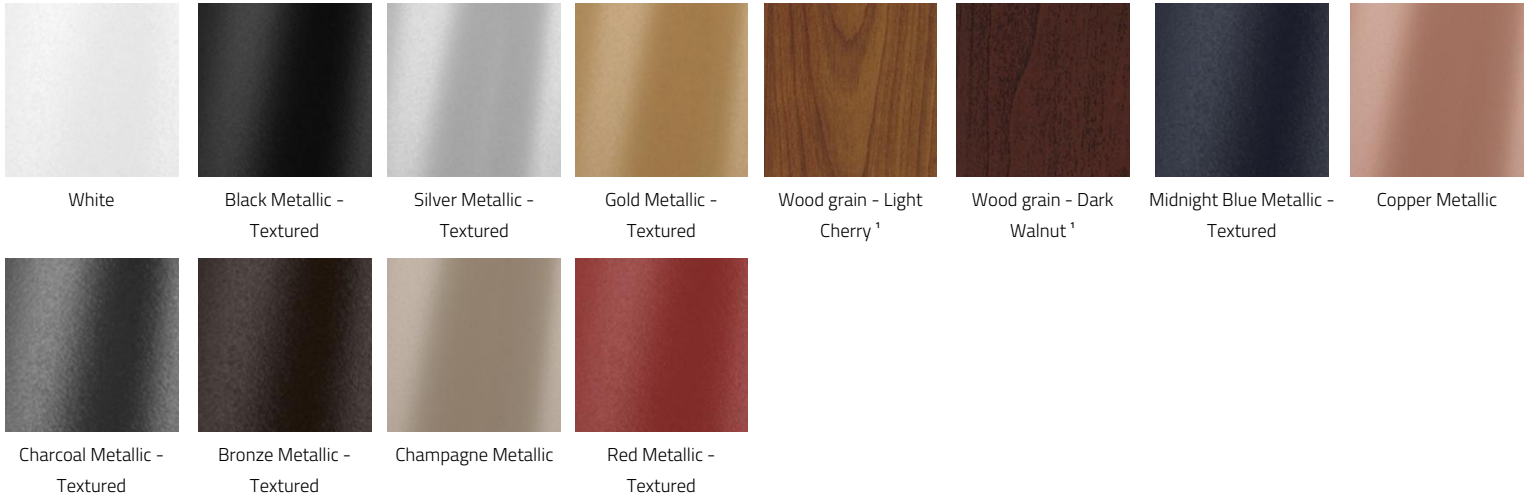

STARBURST QUAD™ - SUSPENDED

TECHNICAL DATA

LUMINAIRE

Code	STRQ1P01	STRQ2P01
Light Direction	Direct	Direct/Indirect
Delivered lms	7700	12800
LPW	54	54

FINISH - FIXTURE