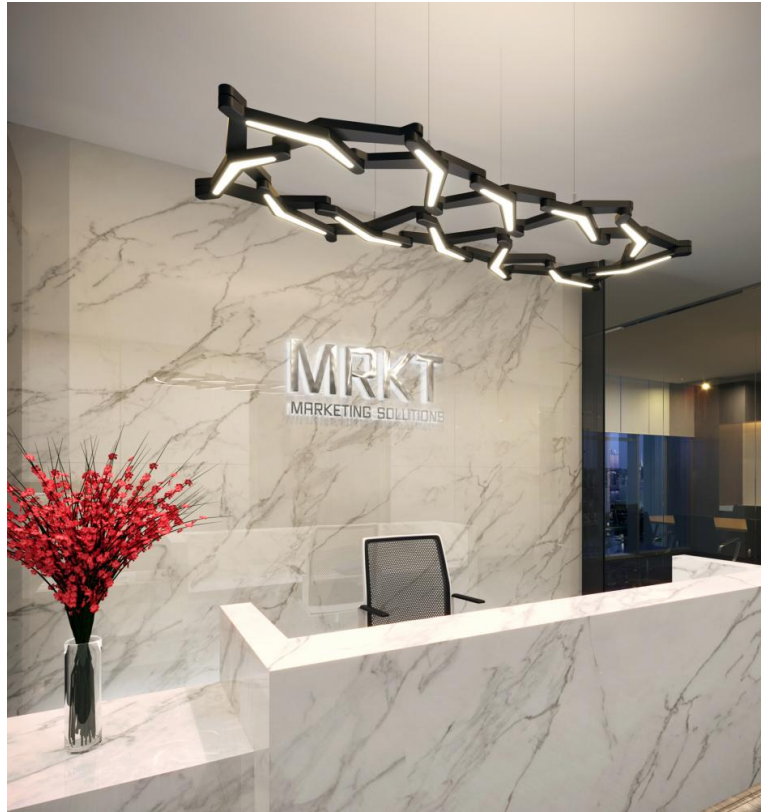

# STARBURST QUAD™ - SUSPENDED

**Starburst** is a collection of kinetic pendants that when in compact form are semblant of stars which can then manually expand into a larger circle, triangle, or quad. Starburst can adapt to either organic or cosmic interior designs. The overlapping and interlacing of multiple brackets create contours that resemble elements of nature and can evoke feelings of well-being and positivity. The angularity of the brackets and diffusers complement futuristic themes that communicate innovation, high-tech, and the avant-garde. As a single pendant, Starburst acts as an illuminated art piece. When multiplied and layered, a celestial effect is created. To learn more watch the Deep Dive in image gallery.