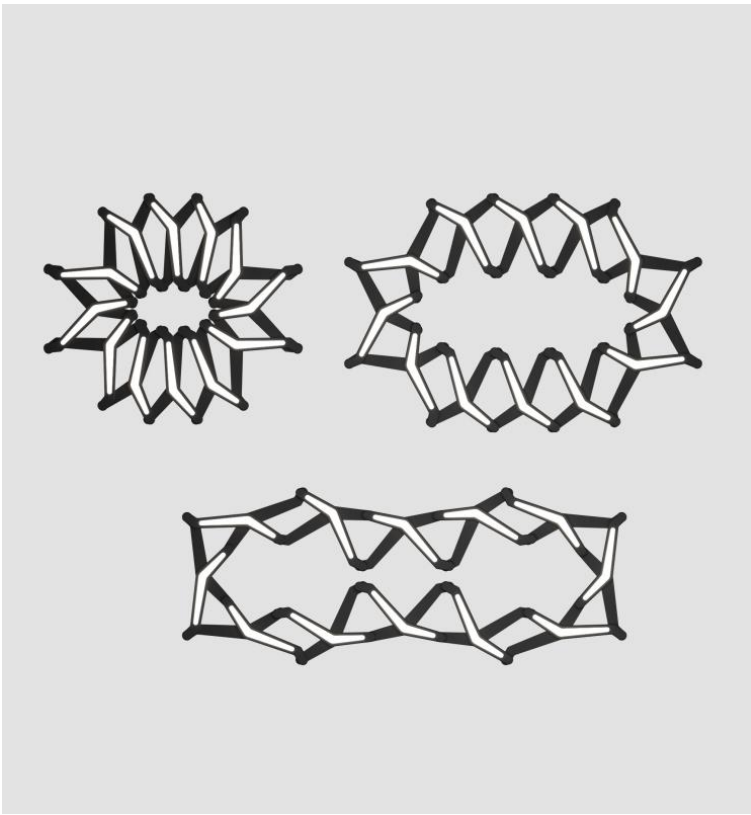

# STARBURST QUAD™ - SUSPENDED

Project Name:

Fixture Type:

Fixture Code:

Quantities:

# STARBURST QUAD™ - SUSPENDED

**Starburst** is a collection of kinetic pendants that when in compact form are semblant of stars which can then manually expand into a larger circle, triangle, or quad. Starburst can adapt to either organic or cosmic interior designs. The overlapping and interlacing of multiple brackets create contours that resemble elements of nature and can evoke feelings of well-being and positivity. The angularity of the brackets and diffusers complement futuristic themes that communicate innovation, high-tech, and the avant-garde. As a single pendant, Starburst acts as an illuminated art piece. When multiplied and layered, a celestial effect is created. To learn more watch the Deep Dive in image gallery.