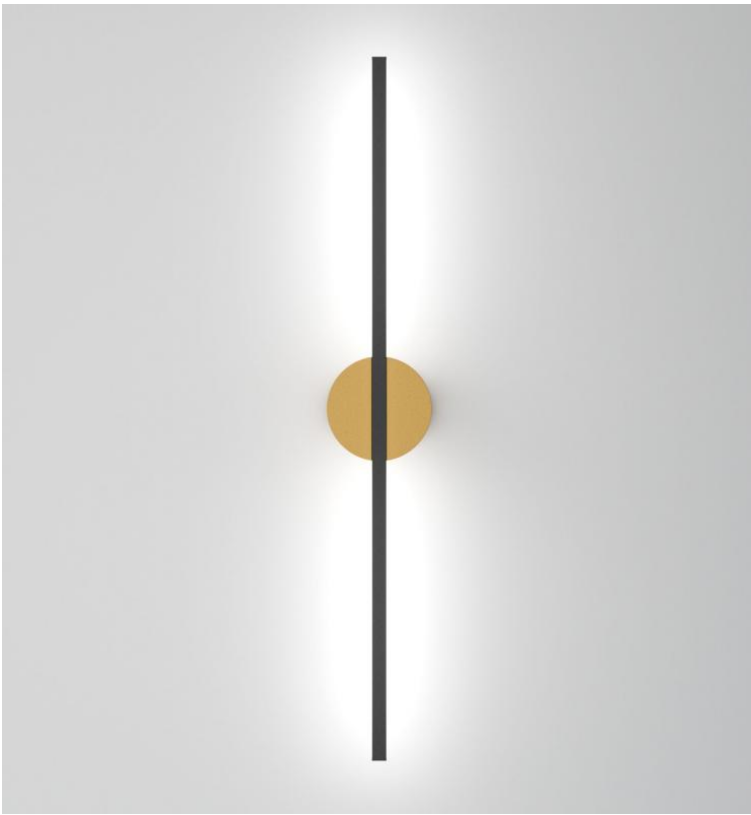

STRIPE™ - WALL SURFACE

Project Name:

Fixture Type:

Fixture Code:

Quantities:

STRIPE™ - WALL SURFACE

STRIPE™ - WALL SURFACE

Stripe was designed as a minimalist, graphically abstract accessory for surface mounting. By combining two of the most basic geometries, a cylinder and a line, we achieved a powerful and expressive design despite its modest dimensions. The linear light source housing was kept extremely narrow and as it faces the wall or ceiling, it eliminates the need for large-surface diffusers required to achieve comfortable glare-free light. The central hub, which creates the necessary backlight offset distance, also acts as the driver compartment and because of its cylindrical form, it also allows the lamp to be oriented in any direction – vertically, horizontally or diagonally, again adding significant value to the visual appeal of the luminaire. The two part construction allows for a multitude of two-tone finish options.

Delivered Lumens

Delivered lumen & LPW based on 4000K(min 80 CRI).

Approvals

ETL C/US. CE, Damp Rated.

Finish

Powder coated.

Diffuser

Frosted acrylic.

Ceiling - Stripe

Declare

STRIPE™ - WALL SURFACE

HOW TO ORDER

A. LUMINAIRE

TRPE1W29 29", 900 lms

TRPE1W53 53", 1800 lms

Delivered lumens are shown at max output based on white finish.
For continuous runs, consult factory.