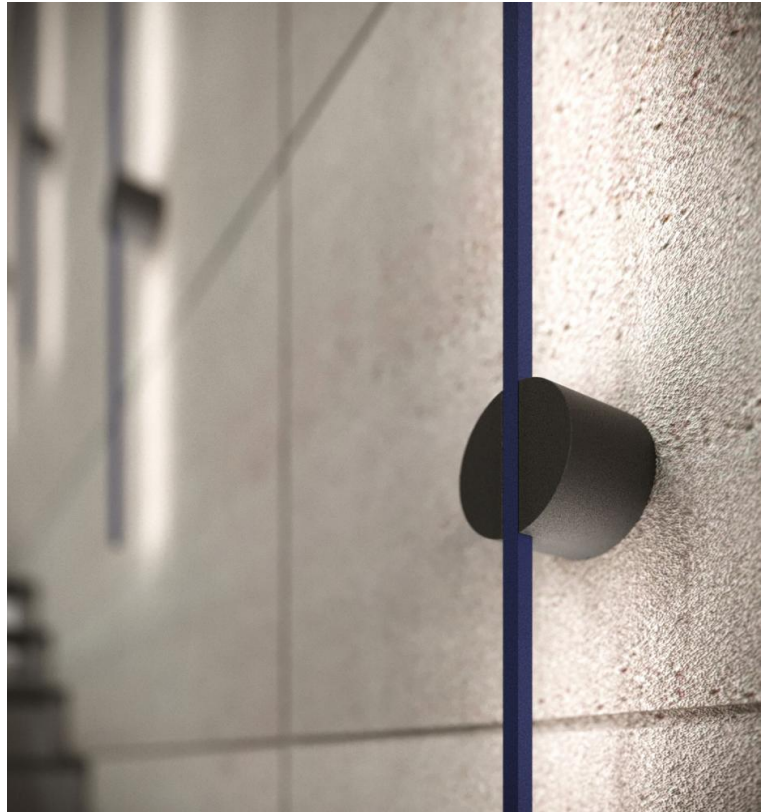

STRIPE™ - WALL SURFACE

Project Name:

Fixture Type:

Fixture Code:

Quantities:

STRIPE™ - WALL SURFACE

STRIPE™ - WALL SURFACE

Stripe was designed as a minimalist, graphically abstract accessory for surface mounting. By combining two of the most basic geometries, a cylinder and a line, we achieved a powerful and expressive design despite its modest dimensions. The linear light source housing was kept extremely narrow and as it faces the wall or ceiling, it eliminates the need for large-surface diffusers required to achieve comfortable glare-free light. The central hub, which creates the necessary backlight offset distance, also acts as the driver compartment and because of its cylindrical form, it also allows the lamp to be oriented in any direction – vertically, horizontally or diagonally, again adding significant value to the visual appeal of the luminaire. The two part construction allows for a multitude of two-tone finish options.