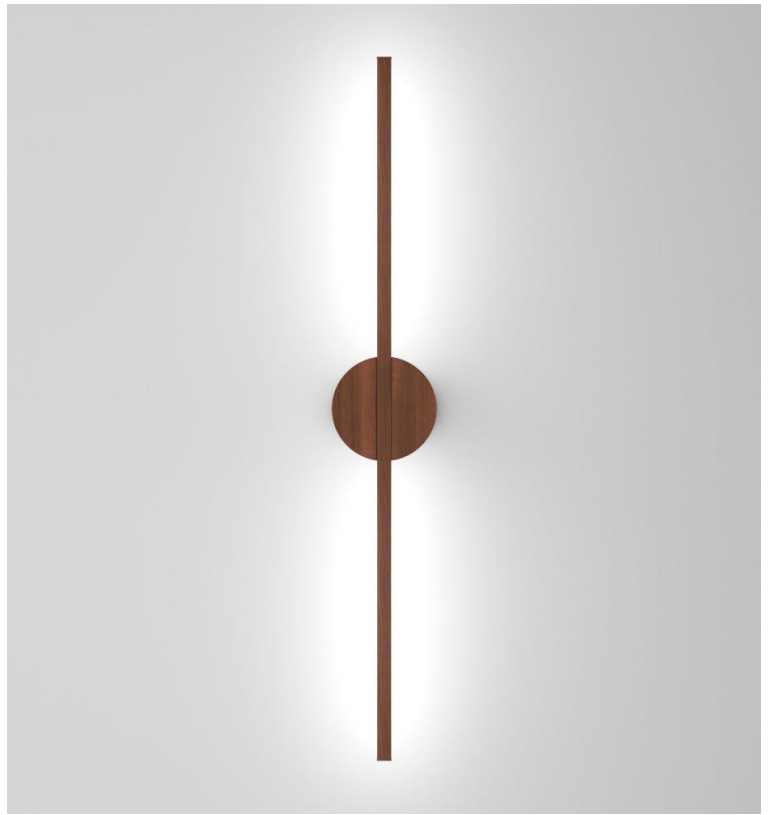

STRIPE™ - WALL SURFACE

Project Name:

Fixture Type:

Fixture Code:

Quantities:

STRIPE™ - WALL SURFACE

STRIPE™ - WALL SURFACE

Stripe was designed as a minimalist, graphically abstract accessory for surface mounting. By combining two of the most basic geometries, a cylinder and a line, we achieved a powerful and expressive design despite its modest dimensions. The linear light source housing was kept extremely narrow and as it faces the wall or ceiling, it eliminates the need for large-surface diffusers required to achieve comfortable glare-free light. The central hub, which creates the necessary backlight offset distance, also acts as the driver compartment and because of its cylindrical form, it also allows the lamp to be oriented in any direction – vertically, horizontally or diagonally, again adding significant value to the visual appeal of the luminaire. The two part construction allows for a multitude of two-tone finish options.

Delivered Lumens

Delivered lumen & LPW based on 4000K(min 80 CRI).

Approvals

ETL C/US. CE, Damp Rated.

Finish

Powder coated.

Diffuser

Frosted acrylic.

Ceiling - Stripe

Declare

STRIPE™ - WALL SURFACE

HOW TO ORDER

A. LUMINAIRE

TRPE1W29 29", 900 lms

TRPE1W53 53", 1800 lms

Delivered lumens are shown at max output based on white finish.
For continuous runs, consult factory.