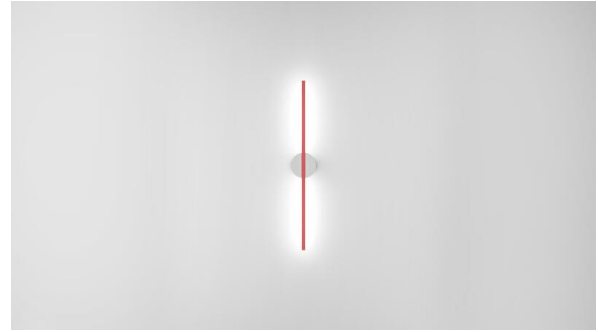

STRIPE™

SHORT SPECIFICATION SHEET

FIXTURE TYPE

FIXTURE CODE

QUANTITIES

1 HOW TO ORDER

1. LUMINAIRE

TRPE1W29 29", 900 lms

TRPE1W53 53", 1800 lms

Delivered lumens are shown at max output based on white finish. For continuous runs, consult factory.

2. LUMENS (INDIRECT)

LMA0075 750 lm

LMA0090 900 lm

LMA0120 1200 lm

LMA0180 1800 lm