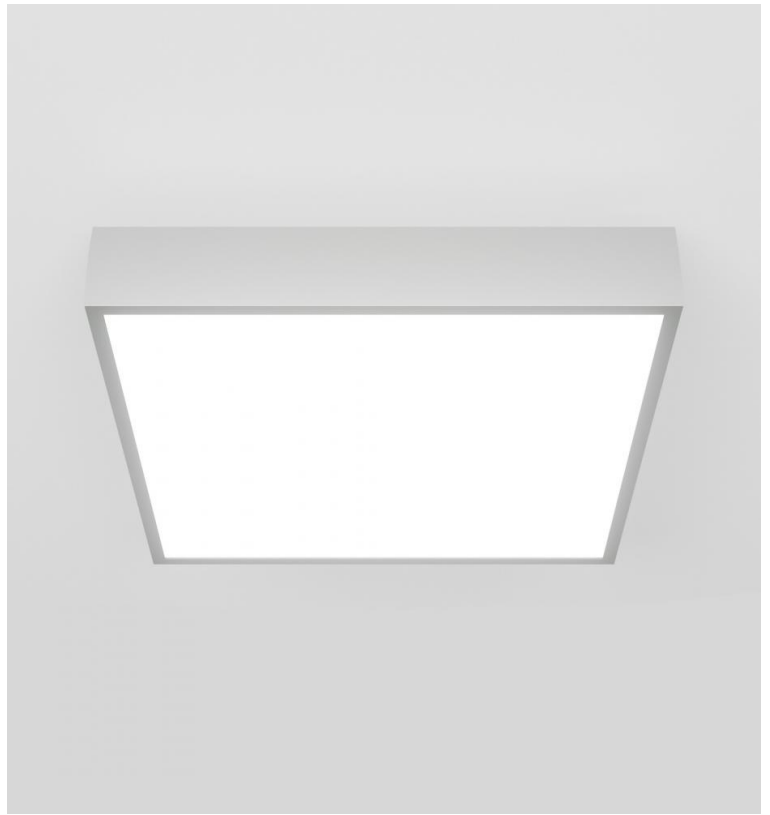

TIMPANI SQ™ - CEILING

Project Name:

Fixture Type:

Fixture Code:

Quantities:

TIMPANI SQ™ - CEILING

TIMPANI SQ™ - CEILING

TIMPANI SQ communicates strength, reliability, and efficiency. This classic architectural square is a powerful ambient light, delivering up to 25,500 lumens, with various lumen packages available to provide the ideal light level for your space. Now PoE compatible.

GENERAL SPECIFICATION

Body and trim

Aluminum.

Diffusers

Opal polycarbonate

Integral Emergency system

Emergency option provides a 1.5 hour (3 hours for EU) emergency lighting facility. The self contained system includes the inverter module, NiCad batteries, LED charge indicator and test switch (NA only). Not available with a 347V supply.