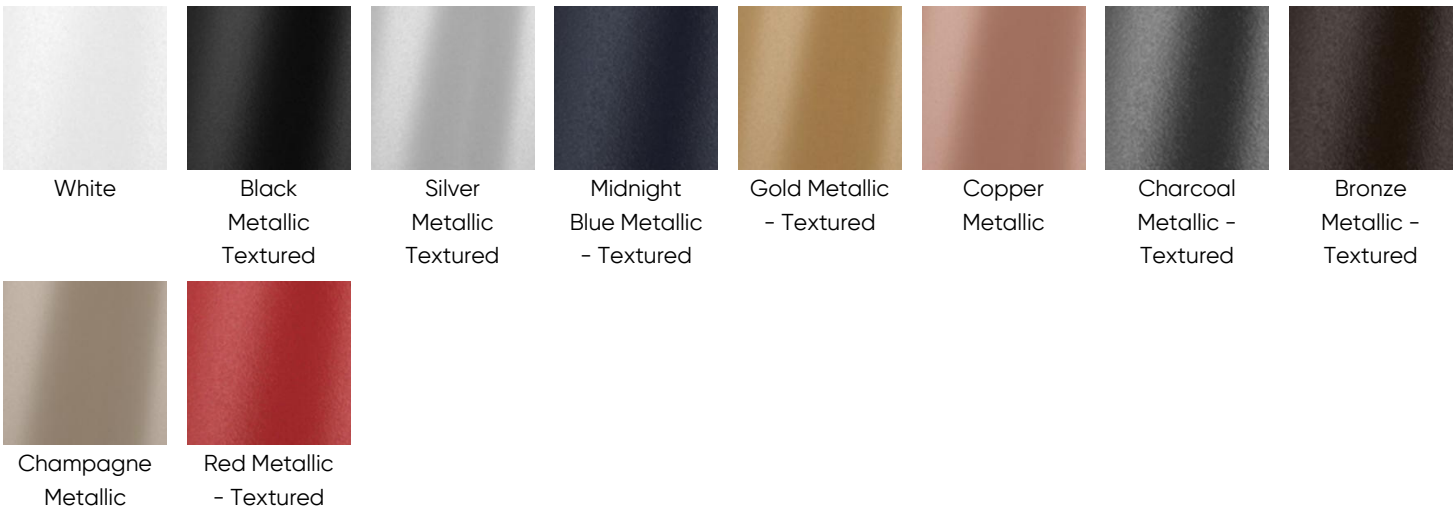

LENS

Opal polycarbonate

REPORTED L70 @25°C(77°F)

> 50,000 hrs.

INTEGRAL EMERGENCY SYSTEM

Emergency option provides a 1.5 hour (3 hours for EU) emergency lighting facility. The self contained system includes the inverter module, NiCad batteries, LED charge indicator and test switch (NA only). Not available with a 347V supply.

DRIVERS

Integral, HPF electronic drivers for 120-277V (EU-240V). The driver is integral to the fixture housing.

POE

Timpani SQ can integrate into your data network via Power over Ethernet (PoE) connectivity.

MECHANICAL

Luminaires mount directly over J box (by others - North America only).

DELIVERED LUMENS

Delivered lumens & LPW based on 4000K (min 80 CRI) for White LEDs only.

SENSORS

Consult factory regarding sensor compatibility.

APPROVALS

Damp Rated.

SUSTAINABILITY

Designed for on-site LED board, driver, and optic replacement. Contact the factory for maintenance documentation.

5 DESIGN OPTIONS

FINISH

6 HOW TO ORDER

1. LUMINAIRE

973320 24", 4991 lms

973330 36", 13279 lms

973340 48", 25532 lms