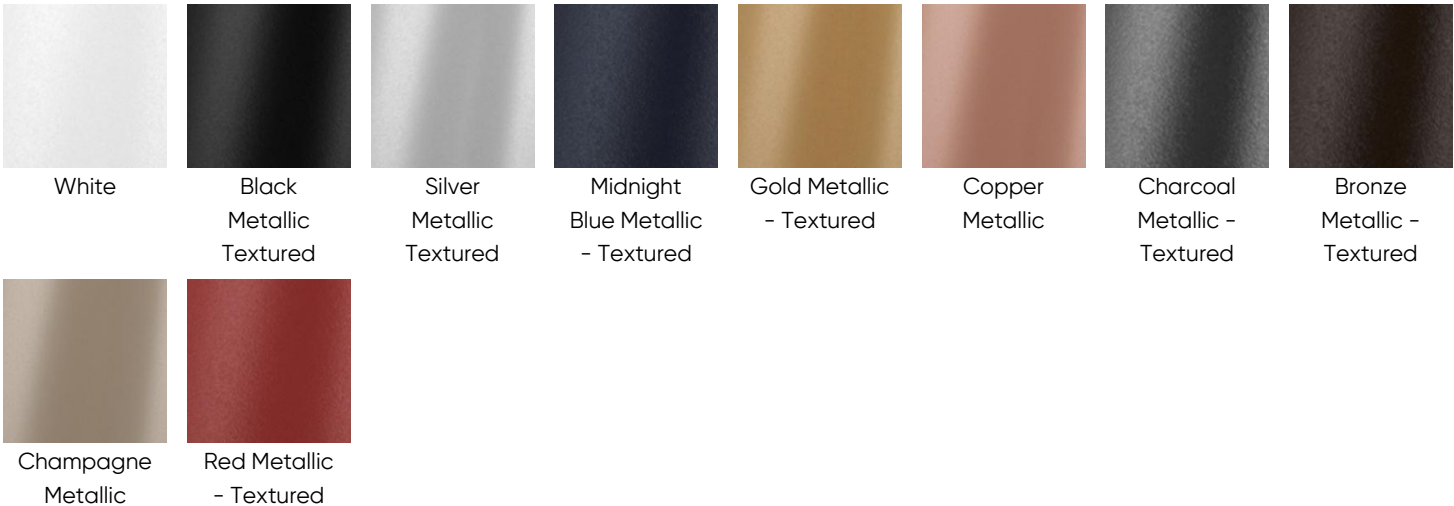

LENS

Opal polycarbonate

REPORTED L70 @25°C(77°F)

> 50,000 hrs.

INTEGRAL EMERGENCY SYSTEM

Emergency option provides a 1.5 hour (3 hours for EU) emergency lighting facility. The self contained system includes the inverter module, NiCad batteries, LED charge indicator and test switch (NA only). Not available with a 347V supply.

DRIVERS

Integral, HPF electronic drivers for 120-277V (EU-240V). The driver is integral to the fixture housing.

POE

Timpani SQ can integrate into your data network via Power over Ethernet (PoE) connectivity.

MECHANICAL

Luminaires mount directly over J box (by others - North America only).

DELIVERED LUMENS

Delivered lumens & LPW based on 4000K (min 80 CRI) for White LEDs only.

SENSORS

Consult factory regarding sensor compatibility.

APPROVALS

Damp Rated.

SUSTAINABILITY

Designed for on-site LED board, driver, and optic replacement. Contact the factory for maintenance documentation.

5 DESIGN OPTIONS

FINISH

6 HOW TO ORDER

1. LUMINAIRE

973320 24", 4991 lms

973330 36", 13279 lms

973340 48", 25532 lms