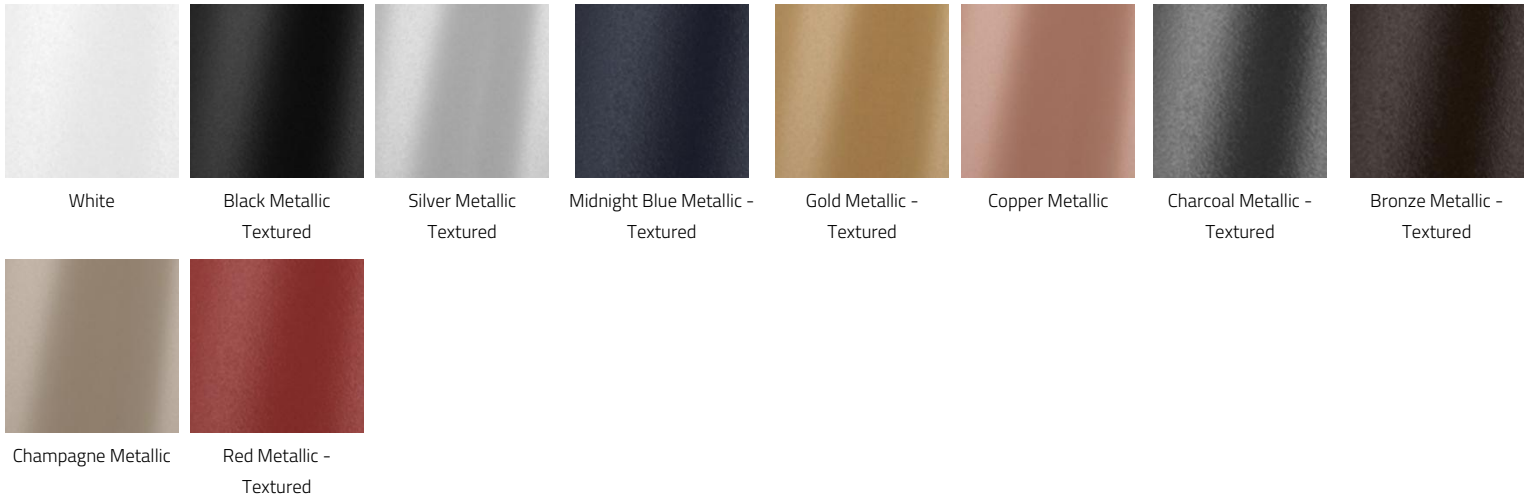

TIMPANI SQ™ - CEILING

TECHNICAL DATA

LUMINAIRE

Code	973320	973330	973340
Square (A)	24"	36"	48"
Power	36W	90W	168W
Delivered lms	4991	13279	25532
LPW	141	147	152

FINISH

APPROVALS