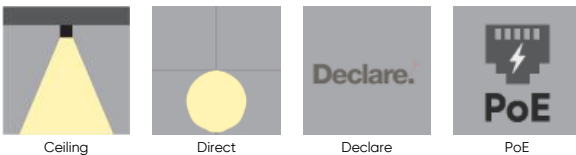

2 OPTICS & FEATURES