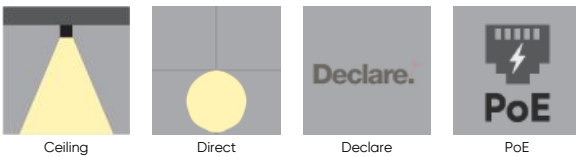

2 OPTICS & FEATURES