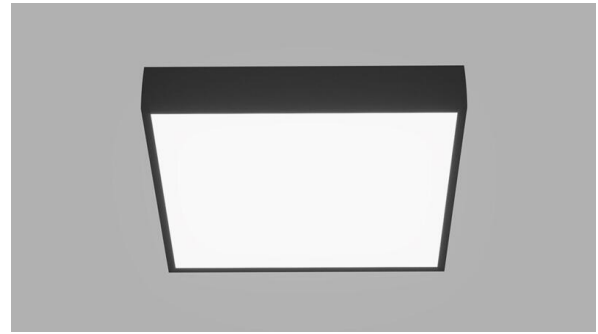

TIMPANI SQ™

FULL SPECIFICATION SHEET

FIXTURE TYPE

FIXTURE CODE

QUANTITIES

1 DESCRIPTION

TIMPANI SQ communicates strength, reliability, and efficiency. This classic architectural square is a powerful ambient light, delivering up to 25,500 lumens, with various lumen packages available to provide the ideal light level for your space. **TIMPANI SQ** can now integrate into your data network via Power over Ethernet (PoE) connectivity. With 10 finish options, multiple sizes, and a range of lumen packages, **TIMPANI SQ** can be tailored to achieve the perfect illumination for any environment.