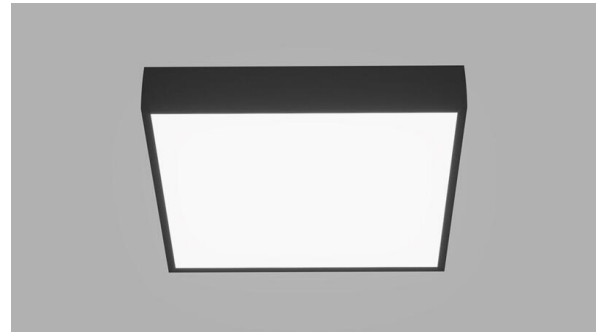

TIMPANI SQ™

FULL SPECIFICATION SHEET

FIXTURE TYPE

FIXTURE CODE

QUANTITIES

1 DESCRIPTION

TIMPANI SQ communicates strength, reliability, and efficiency. This classic architectural square is a powerful ambient light, delivering up to 25,500 lumens, with various lumen packages available to provide the ideal light level for your space. **TIMPANI SQ** can now integrate into your data network via Power over Ethernet (PoE) connectivity. With 10 finish options, multiple sizes, and a range of lumen packages, **TIMPANI SQ** can be tailored to achieve the perfect illumination for any environment.