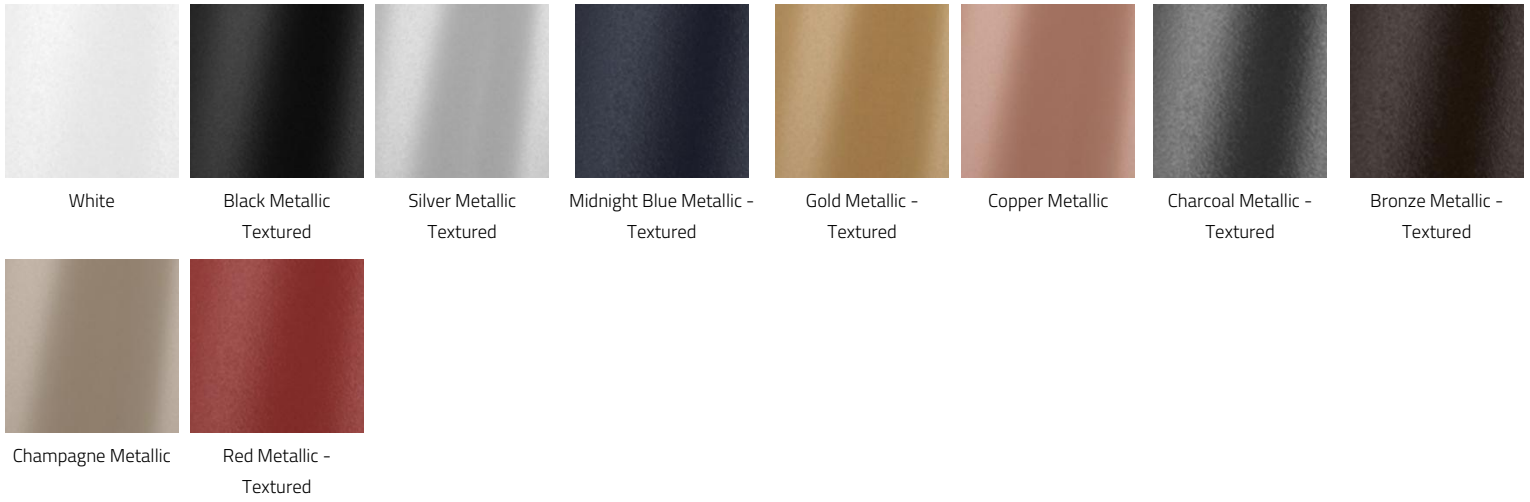

TIMPANI SQ™ - CEILING

TECHNICAL DATA

LUMINAIRE

Code	973320	973330	973340
Square (A)	24"	36"	48"
Power	36W	90W	168W
Delivered lms	4991	13279	25532
LPW	141	147	152

FINISH

APPROVALS