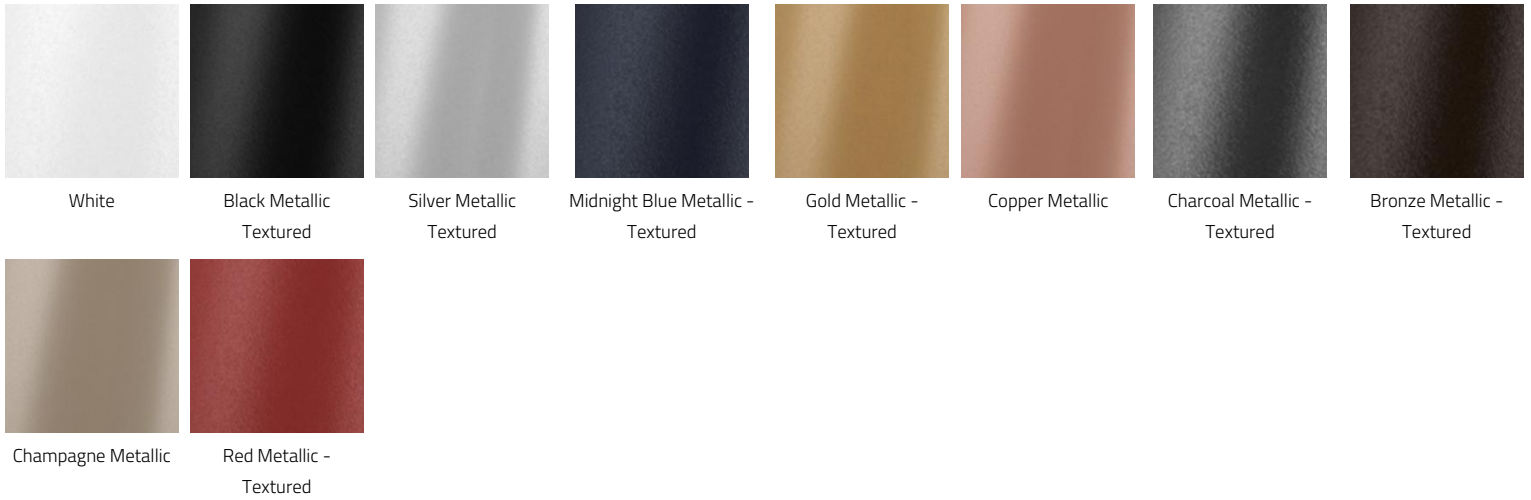

TIMPANI SQ™ - CEILING

TECHNICAL DATA

LUMINAIRE

Code	973320	973330	973340
Square (A)	24"	36"	48"
Power	36W	90W	168W
Delivered lms	4991	13279	25532
LPW	141	147	152

FINISH

APPROVALS