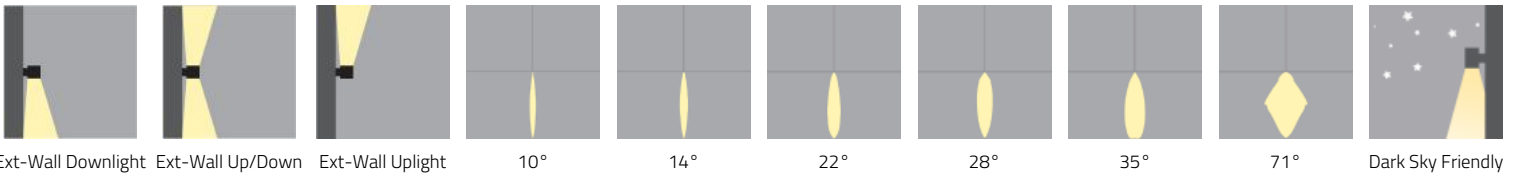

TOWER™ - WALL

Project Name:

Fixture Type:

Fixture Code:

Quantities:

TOWER™ - WALL

TOWER™ - WALL

TOWER is a facade light designed with a robust aesthetic and engineered with exceptional power in both light output and optical control. 6 beam options are available ranging from 10° to 71°, for either direct or indirect light emission. An internal reflector ensures efficient light distribution allowing TOWER to be mounted at higher elevations for wayfinding or to accent facade features.

Cable entry

M16 double gland for DIA 5-10mm/0.2-0.4" cables.

Mechanical

Mounts directly over a Jbox (Mini Tower mounts over a 2"x4" Jbox).

Dark Sky Friendly

Dark Sky Friendly if ordered with 3000K CCT and direct only.

MOUNTING & OPTICS

TOWER™ - WALL

HOW TO ORDER

A. LUMINAIRE

8308200 1669 lms, 14° Down	8308202 1632 lms, 22° Down	8308204 1544 lms, 35° Down	8308280 2 x 1595 lms, 14° Up/Down
8308282 2 x 1592 lms, 22° Up/Down	8308284 2 x 1522 lms, 35° Up/Down	8308250 2826 lms, 10° Down	8308251 2473 lms, 28° Down
8308252 2439 lms, 71° Down	8308260 4062 lms, 10° Down	8308261 3554 lms, 28° Down	8308262 3505 lms, 71° Down
8308270 2 x 2667 lms, 10° Up/Down	8308271 2 x 2474 lms, 28° Up/Down	8308272 2 x 2429 lms, 71° Up/Down	