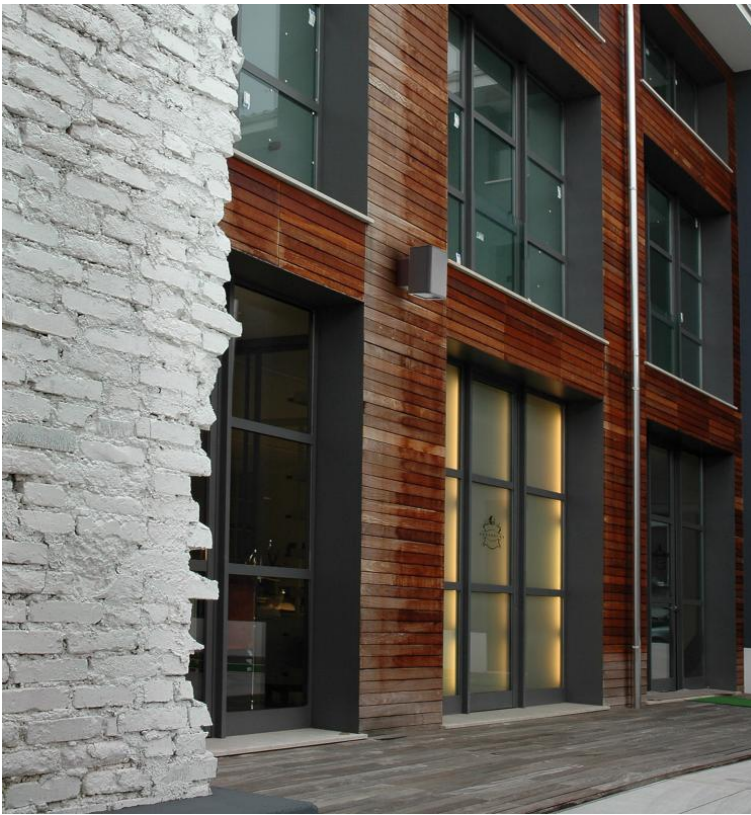

TOWER™ - WALL

Project Name:

Fixture Type:

Fixture Code:

Quantities:

TOWER™ - WALL

TOWER™ - WALL

TOWER is a facade light designed with a robust aesthetic and engineered with exceptional power in both light output and optical control. 6 beam options are available ranging from 10° to 71°, for either direct or indirect light emission. An internal reflector ensures efficient light distribution allowing TOWER to be mounted at higher elevations for wayfinding or to accent facade features.