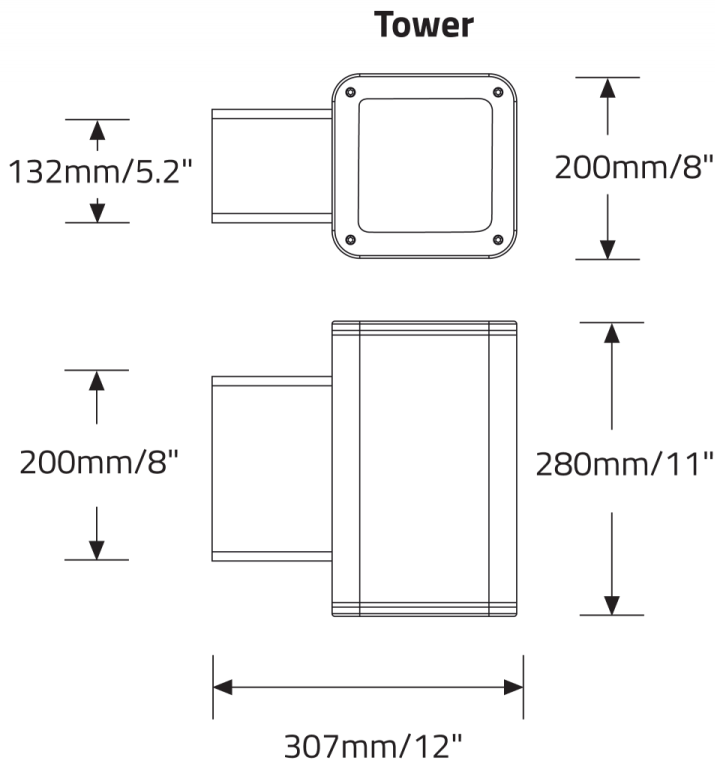

MOUNTING & OPTICS

TOWER™ - WALL

HOW TO ORDER

A. LUMINAIRE

8308200 1669 lms, 14° Down	8308202 1632 lms, 22° Down	8308204 1544 lms, 35° Down	8308280 2 x 1595 lms, 14° Up/Down
8308282 2 x 1592 lms, 22° Up/Down	8308284 2 x 1522 lms, 35° Up/Down	8308250 2826 lms, 10° Down	8308251 2473 lms, 28° Down
8308252 2439 lms, 71° Down	8308260 4062 lms, 10° Down	8308261 3554 lms, 28° Down	8308262 3505 lms, 71° Down
8308270 2 x 2667 lms, 10° Up/Down	8308271 2 x 2474 lms, 28° Up/Down	8308272 2 x 2429 lms, 71° Up/Down	

D. OPTIONS

DB Dimming (0-10V, 10%) ¹

¹ Dimming is equal to or less than 10%.

TECHNICAL DATA

LUMINAIRE

Code	8308200	8308202	8308204	8308280	8308282	8308284
Power (LED)	16W	16W	16W	30W	30W	30W
Delivered lms	1669	1632	1544	2 x 1595	2 x 1592	2 x 1522
Beam	14° Down	22° Down	35° Down	14° Up/Down	22° Up/Down	35° Up/Down
Style	Mini Tower	Mini Tower	Mini Tower	Mini Tower	Mini Tower	Mini Tower
Code	8308250	8308251	8308252	8308260	8308261	8308262
Power (LED)	26W	26W	26W	39W	39W	39W
Delivered lms	2826	2473	2439	4062	3554	3505
Beam	10° Down	28° Down	71° Down	10° Down	28° Down	71° Down
Style	Tower	Tower	Tower	Tower	Tower	Tower
Code	8308270	8308271	8308272			
Power (LED)	52W	52W	52W			
Delivered lms	2 x 2667	2 x 2474	2 x 2429			
Beam	10° Up/Down	28° Up/Down	71° Up/Down			
Style	Tower	Tower	Tower			

TOWER™ - WALL

FINISH

Light Gray

Anthracite Gray

APPROVALS

IP65

TOWER™ - WALL

DIMENSIONAL DIAGRAMS

Note: Mini Tower mounts directly over a 2" x 4" J Box (by others).