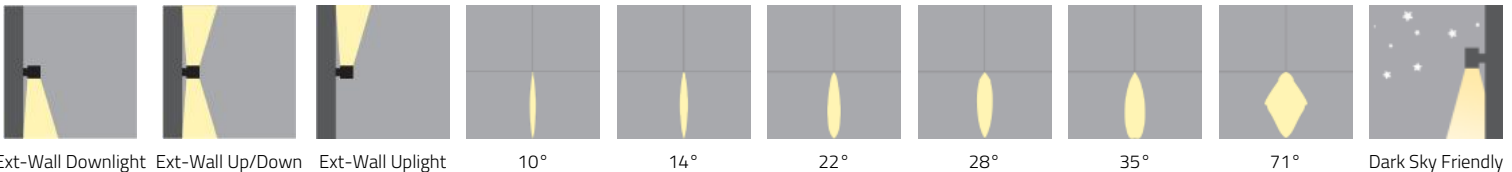

TOWER™ - WALL

Project Name:

Fixture Type:

Fixture Code:

Quantities:

TOWER™ - WALL

TOWER™ - WALL

TOWER is a facade light designed with a robust aesthetic and engineered with exceptional power in both light output and optical control. 6 beam options are available ranging from 10° to 71°, for either direct or indirect light emission. An internal reflector ensures efficient light distribution allowing TOWER to be mounted at higher elevations for wayfinding or to accent facade features.

Cable entry

M16 double gland for DIA 5-10mm/0.2-0.4" cables.

Mechanical

Mounts directly over a Jbox (Mini Tower mounts over a 2"x4" Jbox).

Dark Sky Friendly

Dark Sky Friendly if ordered with 3000K CCT and direct only.

MOUNTING & OPTICS

TOWER™ - WALL

HOW TO ORDER

A. LUMINAIRE

8308200 1669 lms, 14° Down	8308202 1632 lms, 22° Down	8308204 1544 lms, 35° Down	8308280 2 x 1595 lms, 14° Up/Down
8308282 2 x 1592 lms, 22° Up/Down	8308284 2 x 1522 lms, 35° Up/Down	8308250 2826 lms, 10° Down	8308251 2473 lms, 28° Down
8308252 2439 lms, 71° Down	8308260 4062 lms, 10° Down	8308261 3554 lms, 28° Down	8308262 3505 lms, 71° Down
8308270 2 x 2667 lms, 10° Up/Down	8308271 2 x 2474 lms, 28° Up/Down	8308272 2 x 2429 lms, 71° Up/Down	