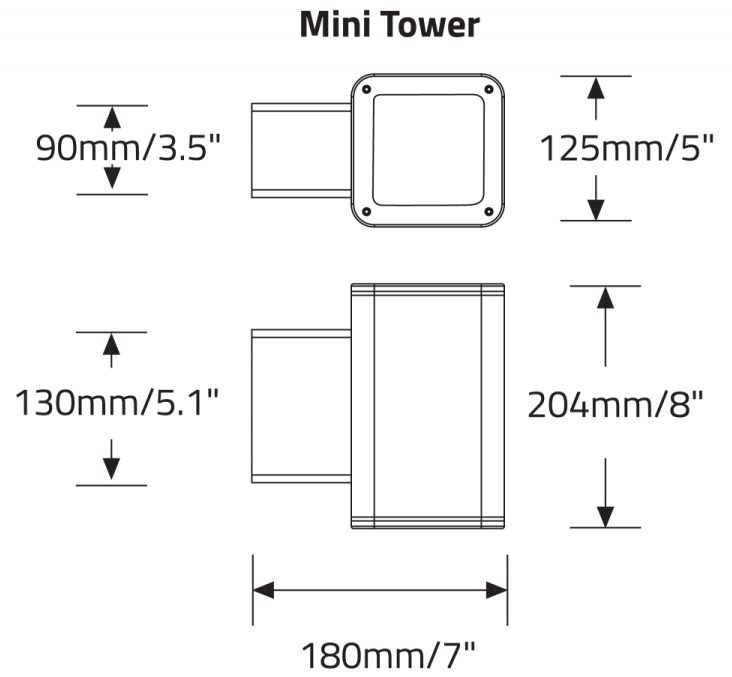

MOUNTING & OPTICS

TOWER™ - WALL

HOW TO ORDER

A. LUMINAIRE

8308200 1669 lms, 14° Down	8308202 1632 lms, 22° Down	8308204 1544 lms, 35° Down	8308280 2 x 1595 lms, 14° Up/Down
8308282 2 x 1592 lms, 22° Up/Down	8308284 2 x 1522 lms, 35° Up/Down	8308250 2826 lms, 10° Down	8308251 2473 lms, 28° Down
8308252 2439 lms, 71° Down	8308260 4062 lms, 10° Down	8308261 3554 lms, 28° Down	8308262 3505 lms, 71° Down
8308270 2 x 2667 lms, 10° Up/Down	8308271 2 x 2474 lms, 28° Up/Down	8308272 2 x 2429 lms, 71° Up/Down	

D. OPTIONS

DB Dimming (0-10V, 10%) ¹

¹ Dimming is equal to or less than 10%.

TECHNICAL DATA

LUMINAIRE

Code	8308200	8308202	8308204	8308280	8308282	8308284
Power (LED)	16W	16W	16W	30W	30W	30W
Delivered lms	1669	1632	1544	2 x 1595	2 x 1592	2 x 1522
Beam	14° Down	22° Down	35° Down	14° Up/Down	22° Up/Down	35° Up/Down
Style	Mini Tower	Mini Tower	Mini Tower	Mini Tower	Mini Tower	Mini Tower
Code	8308250	8308251	8308252	8308260	8308261	8308262
Power (LED)	26W	26W	26W	39W	39W	39W
Delivered lms	2826	2473	2439	4062	3554	3505
Beam	10° Down	28° Down	71° Down	10° Down	28° Down	71° Down
Style	Tower	Tower	Tower	Tower	Tower	Tower
Code	8308270	8308271	8308272			
Power (LED)	52W	52W	52W			
Delivered lms	2 x 2667	2 x 2474	2 x 2429			
Beam	10° Up/Down	28° Up/Down	71° Up/Down			
Style	Tower	Tower	Tower			

Note: Mini Tower mounts directly over a 2" x 4" J Box (by others).