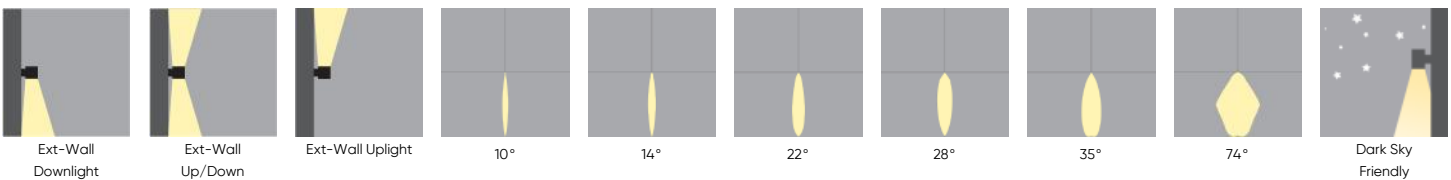

2 OPTICS & FEATURES