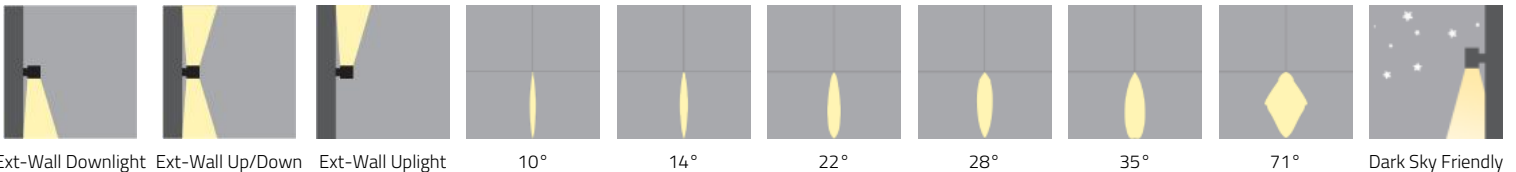

TOWER™ - WALL

Project Name:

Fixture Type:

Fixture Code:

Quantities:

TOWER™ - WALL

TOWER™ - WALL

TOWER is a facade light designed with a robust aesthetic and engineered with exceptional power in both light output and optical control. 6 beam options are available ranging from 10° to 71°, for either direct or indirect light emission. An internal reflector ensures efficient light distribution allowing TOWER to be mounted at higher elevations for wayfinding or to accent facade features.

Cable entry

M16 double gland for DIA 5-10mm/0.2-0.4" cables.

Mechanical

Mounts directly over a Jbox (Mini Tower mounts over a 2"x4" Jbox).

Dark Sky Friendly

Dark Sky Friendly if ordered with 3000K CCT and direct only.

MOUNTING & OPTICS

TOWER™ - WALL

HOW TO ORDER

A. LUMINAIRE

8308200 1669 lms, 14° Down	8308202 1632 lms, 22° Down	8308204 1544 lms, 35° Down	8308280 2 x 1595 lms, 14° Up/Down
8308282 2 x 1592 lms, 22° Up/Down	8308284 2 x 1522 lms, 35° Up/Down	8308250 2826 lms, 10° Down	8308251 2473 lms, 28° Down
8308252 2439 lms, 71° Down	8308260 4062 lms, 10° Down	8308261 3554 lms, 28° Down	8308262 3505 lms, 71° Down
8308270 2 x 2667 lms, 10° Up/Down	8308271 2 x 2474 lms, 28° Up/Down	8308272 2 x 2429 lms, 71° Up/Down	