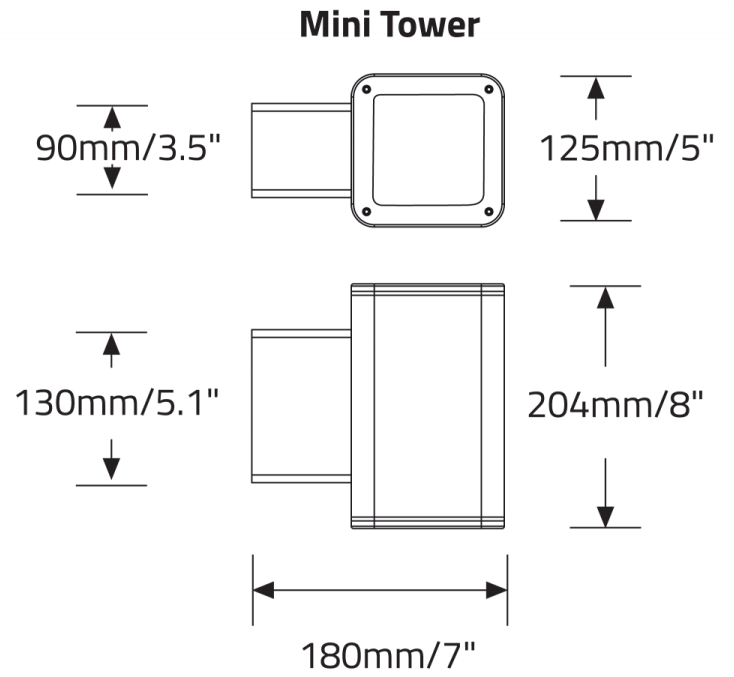

MOUNTING & OPTICS

TOWER™ - WALL

HOW TO ORDER

A. LUMINAIRE

8308200 1669 lms, 14° Down	8308202 1632 lms, 22° Down	8308204 1544 lms, 35° Down	8308280 2 x 1595 lms, 14° Up/Down
8308282 2 x 1592 lms, 22° Up/Down	8308284 2 x 1522 lms, 35° Up/Down	8308250 2826 lms, 10° Down	8308251 2473 lms, 28° Down
8308252 2439 lms, 71° Down	8308260 4062 lms, 10° Down	8308261 3554 lms, 28° Down	8308262 3505 lms, 71° Down
8308270 2 x 2667 lms, 10° Up/Down	8308271 2 x 2474 lms, 28° Up/Down	8308272 2 x 2429 lms, 71° Up/Down	

D. OPTIONS

DB Dimming (0-10V, 10%) ¹

¹ Dimming is equal to or less than 10%.

TECHNICAL DATA

LUMINAIRE

Code	8308200	8308202	8308204	8308280	8308282	8308284
Power (LED)	16W	16W	16W	30W	30W	30W
Delivered lms	1669	1632	1544	2 x 1595	2 x 1592	2 x 1522
Beam	14° Down	22° Down	35° Down	14° Up/Down	22° Up/Down	35° Up/Down
Style	Mini Tower	Mini Tower	Mini Tower	Mini Tower	Mini Tower	Mini Tower
Code	8308250	8308251	8308252	8308260	8308261	8308262
Power (LED)	26W	26W	26W	39W	39W	39W
Delivered lms	2826	2473	2439	4062	3554	3505
Beam	10° Down	28° Down	71° Down	10° Down	28° Down	71° Down
Style	Tower	Tower	Tower	Tower	Tower	Tower
Code	8308270	8308271	8308272			
Power (LED)	52W	52W	52W			
Delivered lms	2 x 2667	2 x 2474	2 x 2429			
Beam	10° Up/Down	28° Up/Down	71° Up/Down			
Style	Tower	Tower	Tower			

Note: Mini Tower mounts directly over a 2" x 4" J Box (by others).