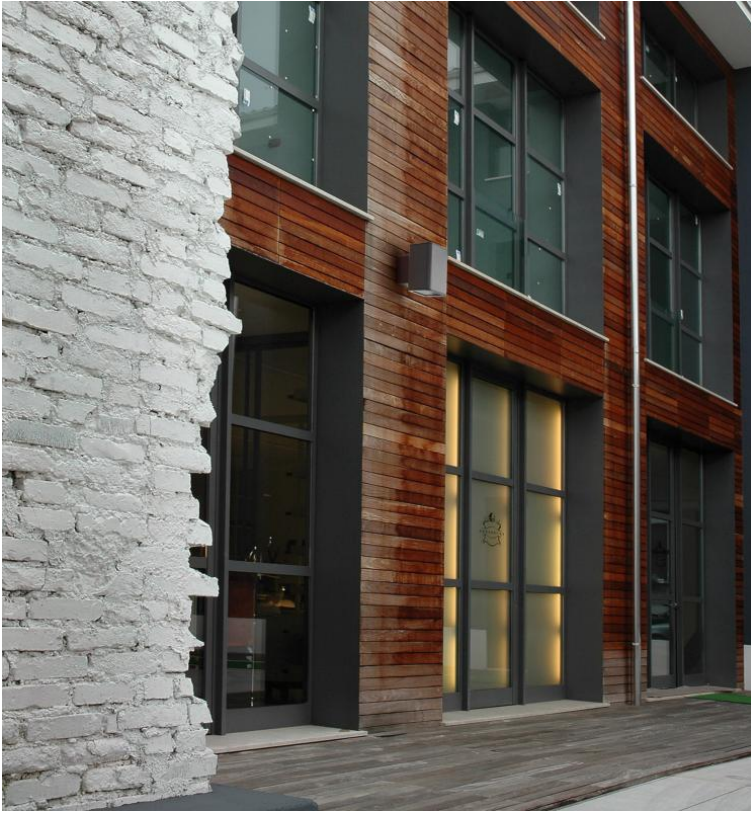

TOWER™ - WALL

Project Name:

Fixture Type:

Fixture Code:

Quantities:

TOWER™ - WALL

TOWER™ - WALL

TOWER is a facade light designed with a robust aesthetic and engineered with exceptional power in both light output and optical control. 6 beam options are available ranging from 10° to 71°, for either direct or indirect light emission. An internal reflector ensures efficient light distribution allowing TOWER to be mounted at higher elevations for wayfinding or to accent facade features.