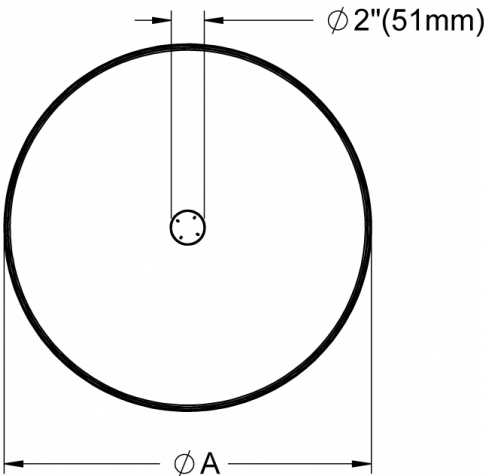

**Canopy:** CN1 - Canopy A (Integral)  
**Type:** Direct, Direct/Indirect (Three Light Source)  
**Dimming:** DA01  
**Voltage:** V1

Isometric View

Diameter	Warp Flat 18"	Warp Flat 24"
A	17.7" (450mm)	23.4" (594mm)

# Warp Flat Pendant 18" / 24"

**Canopy:** CN1 - Canopy A (Integral)  
**Type:** Direct/Indirect (Three Light Source)  
**Voltage:** V2

**Canopy:** CN1 - Canopy A (Integral)  
**Type:** Direct, Direct/Indirect (Three Light Source)  
**Voltage:** V1      **Dimming:** DA02, DA20, DA21

Isometric View

Diameter	Warp Flat 18"	Warp Flat 24"
A	17.7" (450mm)	23.4" (594mm)

Warp Flat Pendant 18" / 24"

Canopy: CN2 - Canopy B (Remote)

Isometric View

Diameter	Warp Flat 18"	Warp Flat 24"
A	17.7" (450mm)	23.4" (594mm)