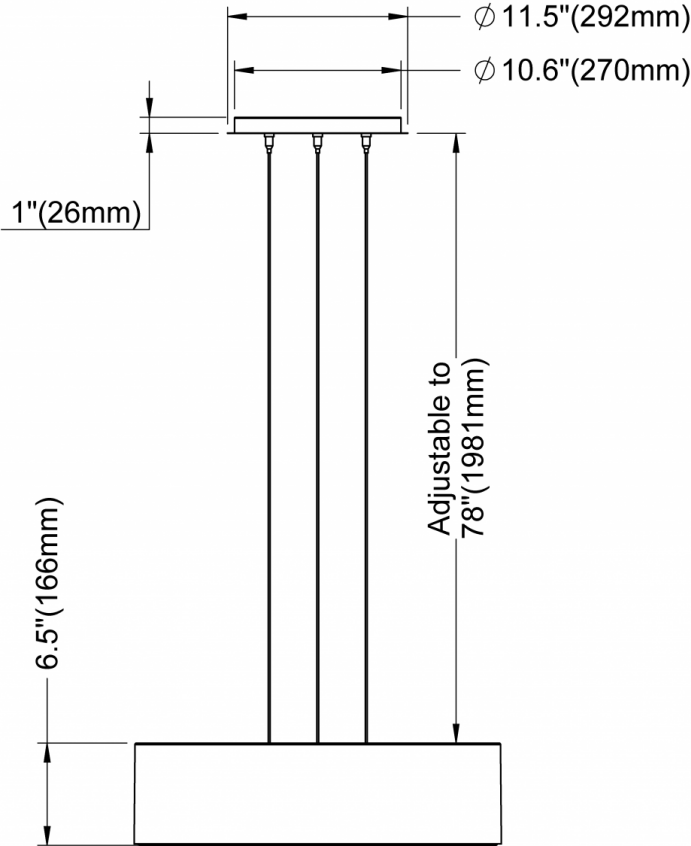

Warp Flat Pendant 18" / 24"

Canopy: CN2 - Canopy B (Remote)

Isometric View