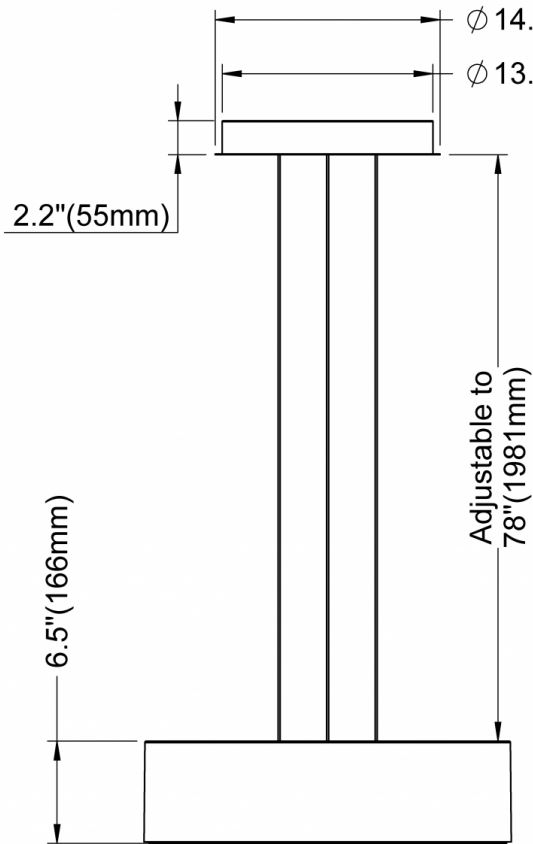

## DIMENSIONAL DIAGRAMS

### Warp Flat Pendant 18" / 24"

**Canopy:** CN1 - Canopy A (Integral)  
**Type:** Direct, Direct/Indirect (Two Light Source)

**Canopy:** CN1 - Canopy A (Integral)  
**Type:** Direct, Direct/Indirect (Three Light Source)  
**Dimming:** DA01  
**Voltage:** V1

Isometric View

Diameter	Warp Flat 18"	Warp Flat 24"
A	17.7" (450mm)	23.4" (594mm)

Isometric View

Diameter	Warp Flat 18"	Warp Flat 24"
A	17.7"(450mm)	23.4"(594mm)

Warp Flat Pendant 18" / 24"

Canopy: CN2 - Canopy B (Remote)

Isometric View

Diameter	Warp Flat 18"	Warp Flat 24"
A	17.7" (450mm)	23.4" (594mm)