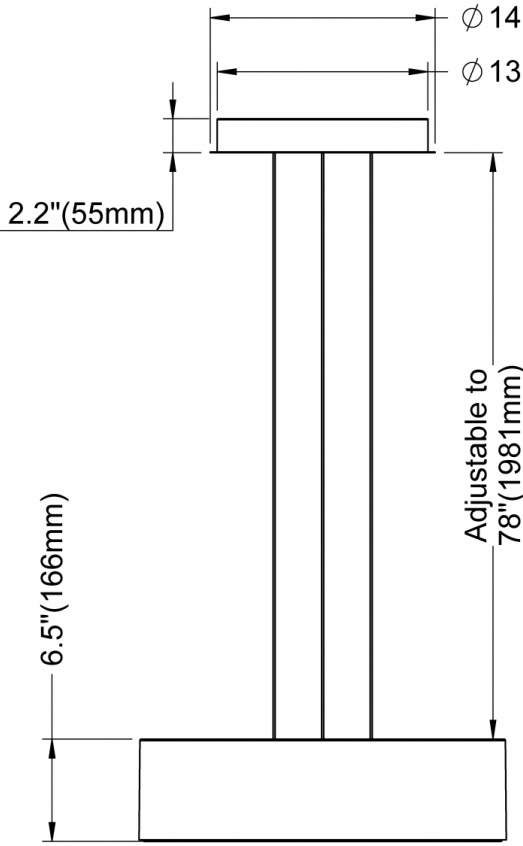

<sup>3</sup> Direct, Indirect and Spot light will all be on separate circuits.

**WARP™ - SUSPENDED**

**DIMENSIONAL DIAGRAMS**

**Warp Flat Pendant 18" / 24"**

**Canopy:** CN1 - Canopy A (Integral)  
**Type:** Direct, Direct/Indirect (Two Light Source)

**Canopy:** CN1 - Canopy A (Integral)  
**Type:** Direct, Direct/Indirect (Three Light Source)  
**Dimming:** DA01  
**Voltage:** V1

Isometric View

Diameter	Warp Flat 18"	Warp Flat 24"
A	17.7" (450mm)	23.4" (594mm)

# Warp Flat Pendant 18" / 24"

**Canopy:** CN1 - Canopy A (Integral)  
**Type:** Direct/Indirect (Three Light Source)  
**Voltage:** V2

**Canopy:** CN1 - Canopy A (Integral)  
**Type:** Direct, Direct/Indirect (Three Light Source)  
**Voltage:** V1      **Dimming:** DA02, DA20, DA21

Isometric View

Diameter	Warp Flat 18"	Warp Flat 24"
A	17.7" (450mm)	23.4" (594mm)

Warp Flat Pendant 18" / 24"

Canopy: CN2 - Canopy B (Remote)

Isometric View

Diameter	Warp Flat 18"	Warp Flat 24"
A	17.7" (450mm)	23.4" (594mm)