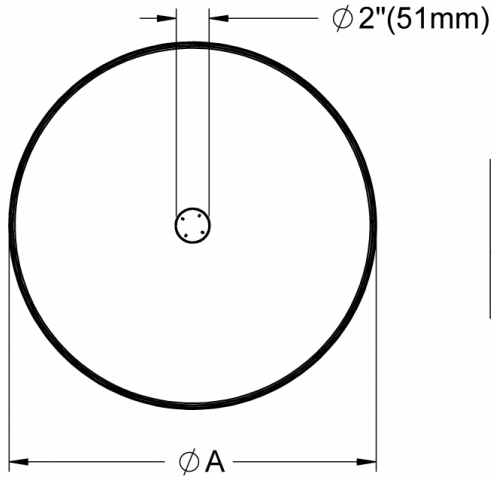

<sup>3</sup> Direct, Indirect and Spot light will all be on separate circuits.

**WARP™ - SUSPENDED**

**DIMENSIONAL DIAGRAMS**

**Warp Flat Pendant 18" / 24"**

**Canopy:** CN1 - Canopy A (Integral)  
**Type:** Direct, Direct/Indirect (Two Light Source)

**Canopy:** CN1 - Canopy A (Integral)  
**Type:** Direct, Direct/Indirect (Three Light Source)  
**Dimming:** DA01  
**Voltage:** V1

Isometric View

Diameter	Warp Flat 18"	Warp Flat 24"
A	17.7" (450mm)	23.4" (594mm)

Isometric View

Diameter	Warp Flat 18"	Warp Flat 24"
A	17.7" (450mm)	23.4" (594mm)

Warp Flat Pendant 18" / 24"

Canopy: CN2 - Canopy B (Remote)

Isometric View

Diameter	Warp Flat 18"	Warp Flat 24"
A	17.7" (450mm)	23.4" (594mm)