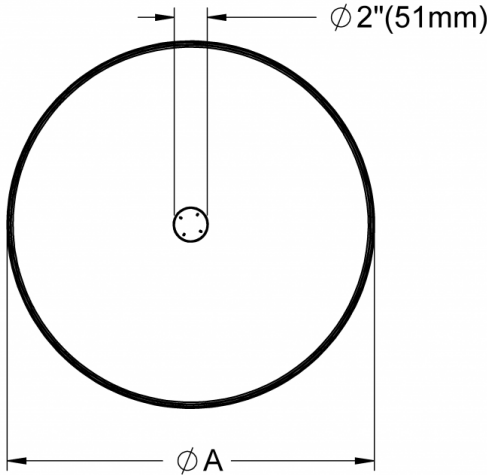

<sup>3</sup> Direct, Indirect and Spot light will all be on separate circuits.

**WARP™ - SUSPENDED**

**DIMENSIONAL DIAGRAMS**

**Warp Flat Pendant 18" / 24"**

**Canopy:** CN1 - Canopy A (Integral)  
**Type:** Direct, Direct/Indirect (Two Light Source)

**Canopy:** CN1 - Canopy A (Integral)  
**Type:** Direct, Direct/Indirect (Three Light Source)  
**Dimming:** DA01  
**Voltage:** V1

Isometric View

Diameter	Warp Flat 18"	Warp Flat 24"
A	17.7" (450mm)	23.4" (594mm)

Isometric View

Diameter	Warp Flat 18"	Warp Flat 24"
A	17.7" (450mm)	23.4" (594mm)

Warp Flat Pendant 18" / 24"

Canopy: CN2 - Canopy B (Remote)

Isometric View

Diameter	Warp Flat 18"	Warp Flat 24"
A	17.7" (450mm)	23.4" (594mm)