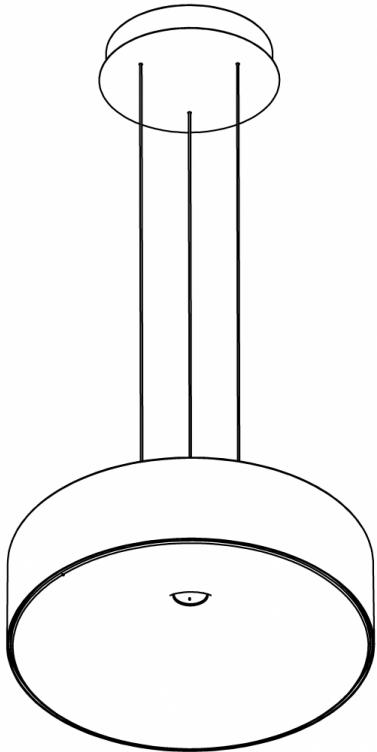

<sup>3</sup> Direct, Indirect and Spot light will all be on separate circuits.

**WARP™ - SUSPENDED**

**DIMENSIONAL DIAGRAMS**

**Warp Flat Pendant 18" / 24"**

**Canopy:** CN1 - Canopy A (Integral)  
**Type:** Direct, Direct/Indirect (Two Light Source)

**Canopy:** CN1 - Canopy A (Integral)  
**Type:** Direct, Direct/Indirect (Three Light Source)  
**Dimming:** DA01  
**Voltage:** V1

Isometric View

Diameter	Warp Flat 18"	Warp Flat 24"
A	17.7" (450mm)	23.4" (594mm)

# Warp Flat Pendant 18" / 24"

**Canopy:** CN1 - Canopy A (Integral)  
**Type:** Direct/Indirect (Three Light Source)  
**Voltage:** V2

**Canopy:** CN1 - Canopy A (Integral)  
**Type:** Direct, Direct/Indirect (Three Light Source)  
**Voltage:** V1      **Dimming:** DA02, DA20, DA21

Isometric View

Diameter	Warp Flat 18"	Warp Flat 24"
A	17.7" (450mm)	23.4" (594mm)

Warp Flat Pendant 18" / 24"

Canopy: CN2 - Canopy B (Remote)

Isometric View

Diameter	Warp Flat 18"	Warp Flat 24"
A	17.7" (450mm)	23.4" (594mm)