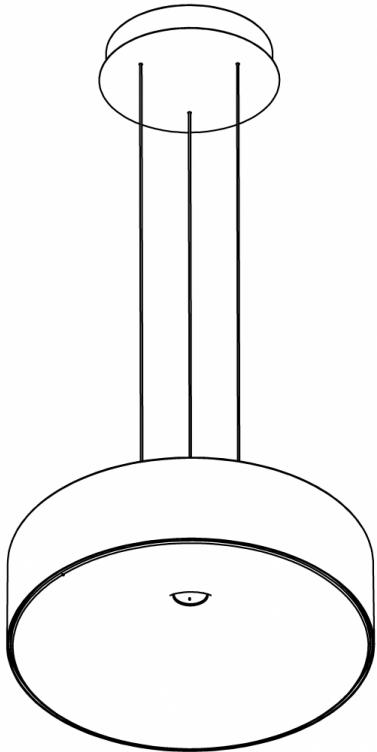

### Warp Flat Pendant 18" / 24"

**Canopy:** CN1 - Canopy A (Integral)  
**Type:** Direct, Direct/Indirect (Two Light Source)

**Canopy:** CN1 - Canopy A (Integral)  
**Type:** Direct, Direct/Indirect (Three Light Source)  
**Dimming:** DA01  
**Voltage:** V1

Isometric View

Diameter	Warp Flat 18"	Warp Flat 24"
A	17.7" (450mm)	23.4" (594mm)

# Warp Flat Pendant 18" / 24"

**Canopy:** CN1 - Canopy A (Integral)  
**Type:** Direct/Indirect (Three Light Source)  
**Voltage:** V2

**Canopy:** CN1 - Canopy A (Integral)  
**Type:** Direct, Direct/Indirect (Three Light Source)  
**Voltage:** V1      **Dimming:** DA02, DA20, DA21

Isometric View

Diameter	Warp Flat 18"	Warp Flat 24"
A	17.7"(450mm)	23.4"(594mm)

Warp Flat Pendant 18" / 24"

Canopy: CN2 - Canopy B (Remote)

Isometric View

Diameter	Warp Flat 18"	Warp Flat 24"
A	17.7" (450mm)	23.4" (594mm)