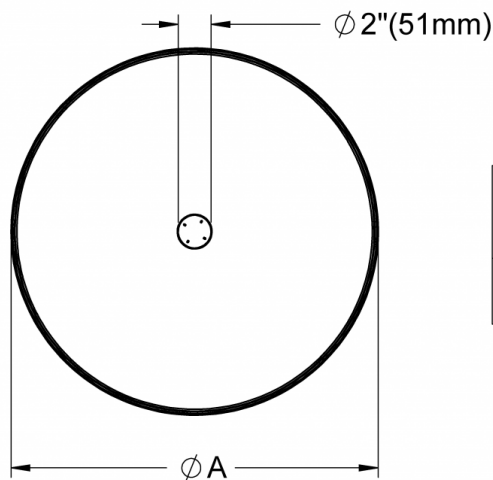

## DIMENSIONAL DIAGRAMS

### Warp Flat Pendant 18" / 24"

**Canopy:** CN1 - Canopy A (Integral)  
**Type:** Direct, Direct/Indirect (Two Light Source)

**Canopy:** CN1 - Canopy A (Integral)  
**Type:** Direct, Direct/Indirect (Three Light Source)  
**Dimming:** DA01  
**Voltage:** V1

Isometric View

Diameter	Warp Flat 18"	Warp Flat 24"
A	17.7" (450mm)	23.4" (594mm)

Isometric View

Diameter	Warp Flat 18"	Warp Flat 24"
A	17.7"(450mm)	23.4"(594mm)

Warp Flat Pendant 18" / 24"

Canopy: CN2 - Canopy B (Remote)

Isometric View

Diameter	Warp Flat 18"	Warp Flat 24"
A	17.7" (450mm)	23.4" (594mm)