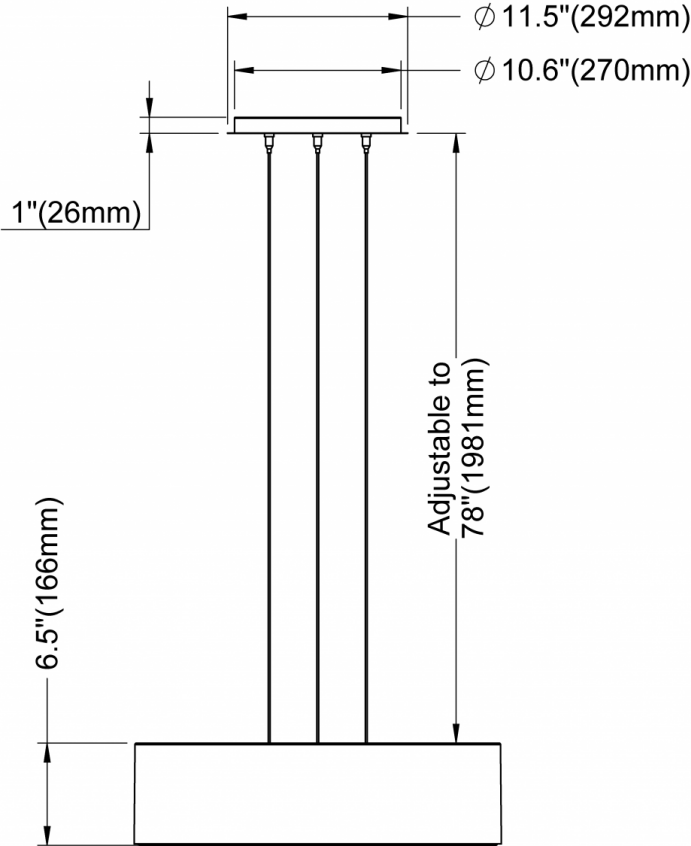

<sup>3</sup> Direct, Indirect and Spot light will all be on separate circuits.

**WARP™ - SUSPENDED**

**DIMENSIONAL DIAGRAMS**

**Warp Flat Pendant 18" / 24"**

**Canopy:** CN1 - Canopy A (Integral)  
**Type:** Direct, Direct/Indirect (Two Light Source)

**Canopy:** CN1 - Canopy A (Integral)  
**Type:** Direct, Direct/Indirect (Three Light Source)  
**Dimming:** DA01  
**Voltage:** V1

Isometric View

Diameter	Warp Flat 18"	Warp Flat 24"
A	17.7" (450mm)	23.4" (594mm)

# Warp Flat Pendant 18" / 24"

**Canopy:** CN1 - Canopy A (Integral)  
**Type:** Direct/Indirect (Three Light Source)  
**Voltage:** V2

**Canopy:** CN1 - Canopy A (Integral)  
**Type:** Direct, Direct/Indirect (Three Light Source)  
**Voltage:** V1      **Dimming:** DA02, DA20, DA21

Isometric View

Diameter	Warp Flat 18"	Warp Flat 24"
A	17.7" (450mm)	23.4" (594mm)

Warp Flat Pendant 18" / 24"

Canopy: CN2 - Canopy B (Remote)

Isometric View

Diameter	Warp Flat 18"	Warp Flat 24"
A	17.7" (450mm)	23.4" (594mm)