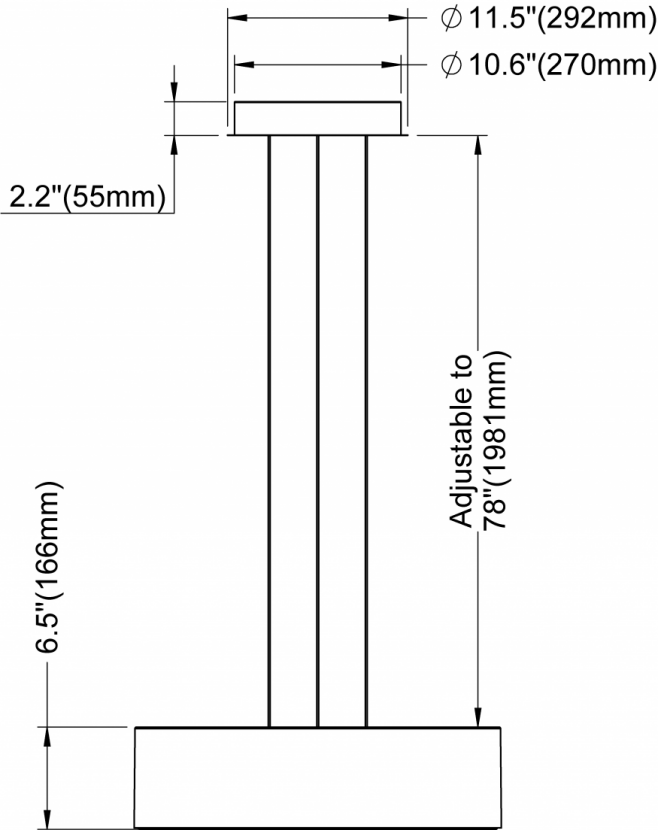

## CIRCUITS

**CS1** Single Circuit <sup>1</sup>

**CS2** Dual Circuit <sup>2</sup>

**CS3** Triple Circuit <sup>3</sup>

---

<sup>1</sup> The entire fixture will be on one circuit.

<sup>2</sup> Spot light will be on a separate circuit from the main fixture. If the Spot light is not selected, then Direct and Indirect will be on a separate circuit.

<sup>3</sup> Direct, Indirect and Spot light will all be on separate circuits.

**WARP™ - SUSPENDED**

**DIMENSIONAL DIAGRAMS**

**Warp Flat Pendant 18" / 24"**

**Canopy:** CN1 - Canopy A (Integral)  
**Type:** Direct, Direct/Indirect (Two Light Source)

**Canopy:** CN1 - Canopy A (Integral)  
**Type:** Direct, Direct/Indirect (Three Light Source)  
**Dimming:** DA01  
**Voltage:** V1

Isometric View

Diameter	Warp Flat 18"	Warp Flat 24"
A	17.7" (450mm)	23.4" (594mm)

Isometric View

Diameter	Warp Flat 18"	Warp Flat 24"
A	17.7" (450mm)	23.4" (594mm)

Warp Flat Pendant 18" / 24"

Canopy: CN2 - Canopy B (Remote)

Isometric View

Diameter	Warp Flat 18"	Warp Flat 24"
A	17.7" (450mm)	23.4" (594mm)