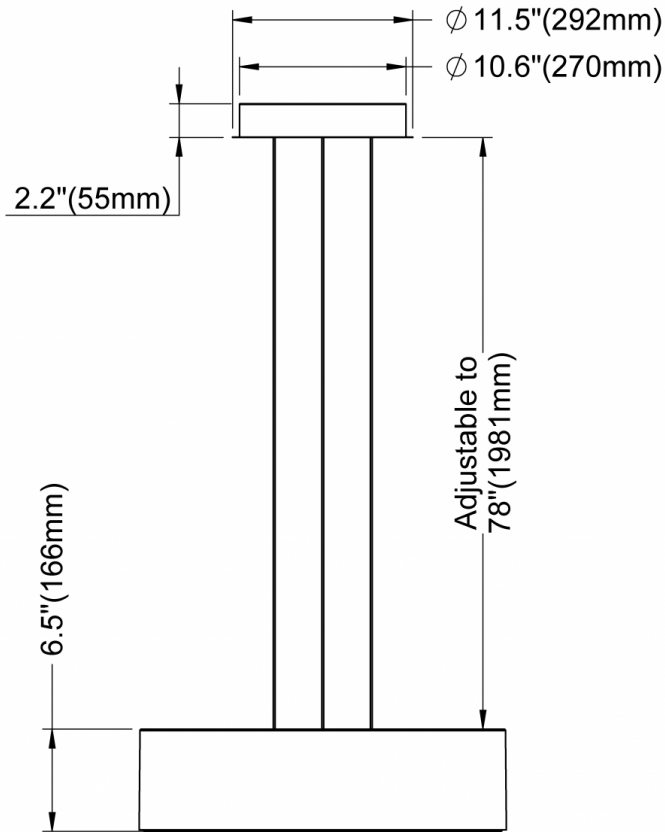

## CIRCUITS

**CS1** Single Circuit <sup>1</sup>

**CS2** Dual Circuit <sup>2</sup>

**CS3** Triple Circuit <sup>3</sup>

---

<sup>1</sup> The entire fixture will be on one circuit.

<sup>2</sup> Spot light will be on a separate circuit from the main fixture. If the Spot light is not selected, then Direct and Indirect will be on a separate circuit.

## DIMENSIONAL DIAGRAMS

Isometric View

Diameter	Warp Flat 18"	Warp Flat 24"
A	17.7" (450mm)	23.4" (594mm)

Isometric View

Diameter	Warp Flat 18"	Warp Flat 24"
A	17.7"(450mm)	23.4"(594mm)

Warp Flat Pendant 18" / 24"

Canopy: CN2 - Canopy B (Remote)

Isometric View

Diameter	Warp Flat 18"	Warp Flat 24"
A	17.7" (450mm)	23.4" (594mm)