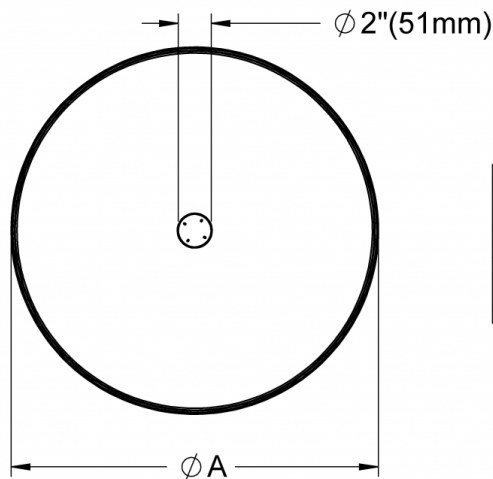

## DIMENSIONAL DIAGRAMS

### Warp Flat Pendant 18" / 24"

**Canopy:** CN1 - Canopy A (Integral)  
**Type:** Direct, Direct/Indirect (Two Light Source)

**Canopy:** CN1 - Canopy A (Integral)  
**Type:** Direct, Direct/Indirect (Three Light Source)  
**Dimming:** DA01  
**Voltage:** V1

Isometric View

Diameter	Warp Flat 18"	Warp Flat 24"
A	17.7" (450mm)	23.4" (594mm)

Isometric View

Diameter	Warp Flat 18"	Warp Flat 24"
A	17.7"(450mm)	23.4"(594mm)

Warp Flat Pendant 18" / 24"

Canopy: CN2 - Canopy B (Remote)

Isometric View

Diameter	Warp Flat 18"	Warp Flat 24"
A	17.7" (450mm)	23.4" (594mm)