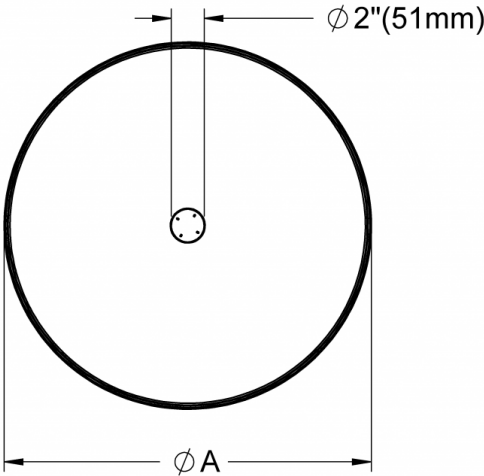

## DIMENSIONAL DIAGRAMS

Isometric View

Diameter	Warp Flat 18"	Warp Flat 24"
A	17.7" (450mm)	23.4" (594mm)

Isometric View

Diameter	Warp Flat 18"	Warp Flat 24"
A	17.7"(450mm)	23.4"(594mm)

Warp Flat Pendant 18" / 24"

Canopy: CN2 - Canopy B (Remote)

Isometric View

Diameter	Warp Flat 18"	Warp Flat 24"
A	17.7" (450mm)	23.4" (594mm)