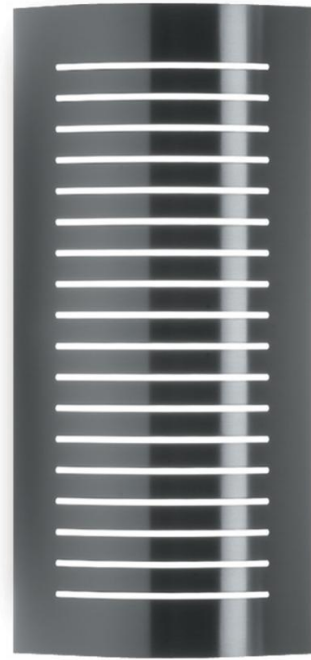

WRAP SL™ - MODERN CLASSICS EXTERIOR

Project Name:

Fixture Type:

Fixture Code:

Quantities:

WRAP SL™ - MODERN CLASSICS EXTERIOR

WRAP SL™ - MODERN CLASSICS EXTERIOR

A facade light with a curved stainless steel grill adds an accent ideal for modern architecture. The grill subdues the light from the front angle and functions as a decorative accent, while light emits from all lateral sides of the luminaire, providing general illumination for the immediate area. Alternative finishes include Black, Bronze Metallic, and Silver Metallic.

GENERAL SPECIFICATION

Cover

Stainless steel.

Finish

Various as listed.

Remote Emergency

Emergency option provides a 1.5 hour (3 hours for EU) emergency lighting facility. The remote system includes the inverter module, NiCad batteries and a remote wall/ceiling LED charge indicator and test switch (NA only) Maximum distance between wall/ceiling plate and luminaire is 4.5m/15'. Test switch fits a single gang box (not supplied).

Delivered Lumens

Delivered lumens & LPW based on 3000K (min 80 CRI).

Main body

Steel and cast aluminium. Body retained by stainless steel screws.

Diffuser

Opal acrylic.

Drivers

HPF, electronic, 120/277V (EU-240V), 0-10V, equal to or less than 10% dimming standard.