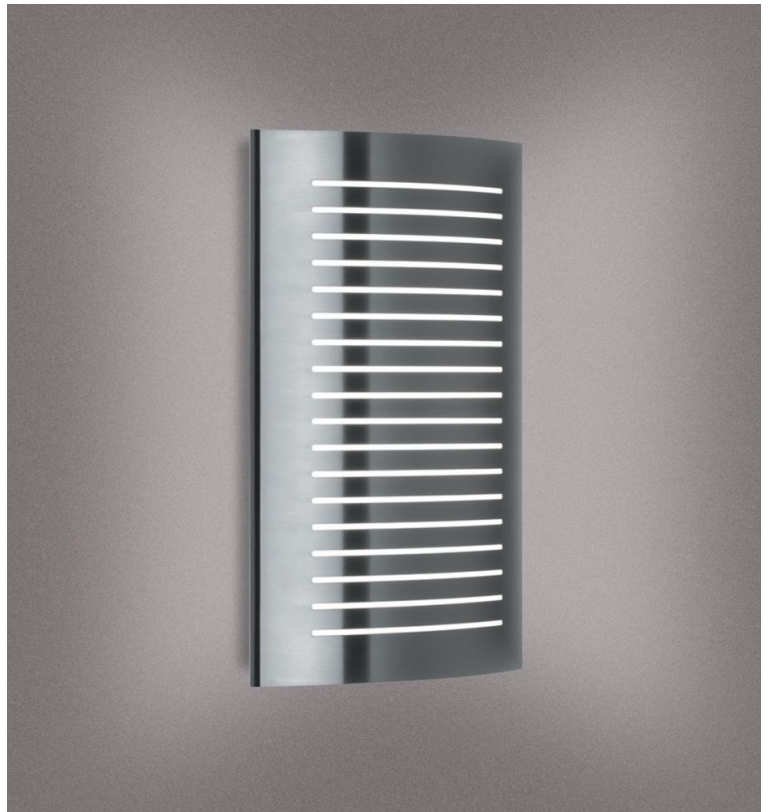

WRAP SL™ - MODERN CLASSICS EXTERIOR

Project Name:

Fixture Type:

Fixture Code:

Quantities:

WRAP SL™ - MODERN CLASSICS EXTERIOR

WRAP SL™ - MODERN CLASSICS EXTERIOR

A facade light with a curved stainless steel grill adds an accent ideal for modern architecture. The grill subdues the light from the front angle and functions as a decorative accent, while light emits from all lateral sides of the luminaire, providing general illumination for the immediate area. Alternative finishes include Black, Bronze Metallic, and Silver Metallic.

GENERAL SPECIFICATION

Cover

Stainless steel.

Finish

Various as listed.

Remote Emergency

Emergency option provides a 1.5 hour (3 hours for EU) emergency lighting facility. The remote system includes the inverter module, NiCad batteries and a remote wall/ceiling LED charge indicator and test switch (NA only) Maximum distance between wall/ceiling plate and luminaire is 4.5m/15'. Test switch fits a single gang box (not supplied).

Delivered Lumens

Delivered lumens & LPW based on 3000K (min 80 CRI).

Main body

Steel and cast aluminium. Body retained by stainless steel screws.

Lens

Opal acrylic.

Drivers

HPF, electronic, 120/277V (EU-240V), 0-10V, equal to or less than 10% dimming standard.