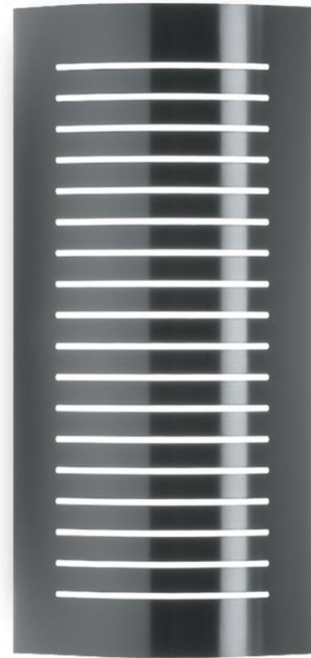

WRAP SL™ - MODERN CLASSICS EXTERIOR

Project Name:

Fixture Type:

Fixture Code:

Quantities:

WRAP SL™ - MODERN CLASSICS EXTERIOR

WRAP SL™ - MODERN CLASSICS EXTERIOR

A facade light with a curved stainless steel grill adds an accent ideal for modern architecture. The grill subdues the light from the front angle and functions as a decorative accent, while light emits from all lateral sides of the luminaire, providing general illumination for the immediate area. Alternative finishes include Black, Bronze Metallic, and Silver Metallic.

GENERAL SPECIFICATION

Cover

Stainless steel.

Finish

Various as listed.

Remote Emergency

Emergency option provides a 1.5 hour (3 hours for EU) emergency lighting facility. The remote system includes the inverter module, NiCad batteries and a remote wall/ceiling LED charge indicator and test switch (NA only) Maximum distance between wall/ceiling plate and luminaire is 4.5m/15'. Test switch fits a single gang box (not supplied).

Delivered Lumens

Delivered lumens & LPW based on 3000K (min 80 CRI).

Main body

Steel and cast aluminium. Body retained by stainless steel screws.

Diffuser

Opal acrylic.

Drivers

HPF, electronic, 120/277V (EU-240V), 0-10V, equal to or less than 10% dimming standard.