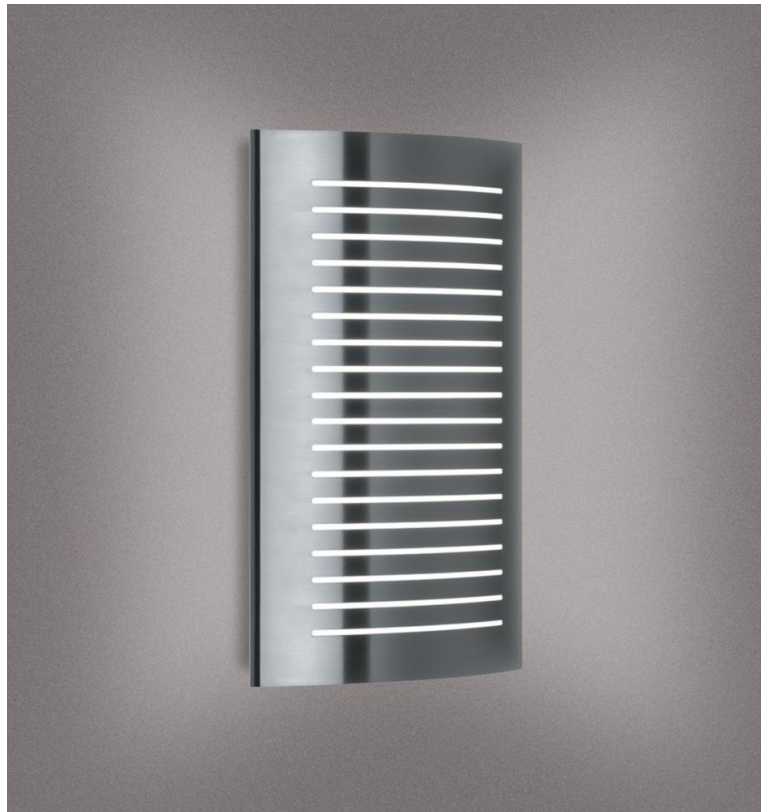

# WRAP SL™ - MODERN CLASSICS EXTERIOR

# WRAP SL™ - MODERN CLASSICS EXTERIOR

A facade light with a curved stainless steel grill adds an accent ideal for modern architecture. The grill subdues the light from the front angle and functions as a decorative accent, while light emits from all lateral sides of the luminaire, providing general illumination for the immediate area. Alternative finishes include Black, Bronze Metallic, and Silver Metallic.

### Cover

Stainless steel.