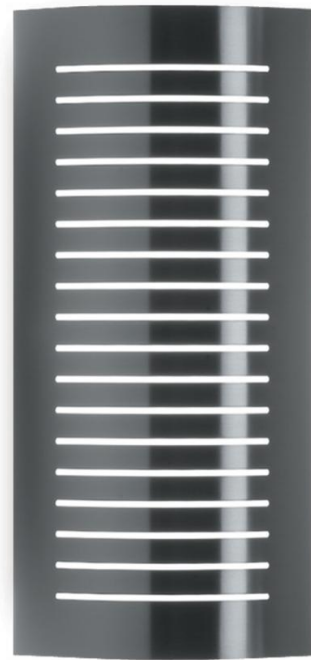

# WRAP SL™ - MODERN CLASSICS EXTERIOR

Project Name:

Fixture Type:

Fixture Code:

Quantities:

# WRAP SL™ - MODERN CLASSICS EXTERIOR

# WRAP SL™ - MODERN CLASSICS EXTERIOR

A facade light with a curved stainless steel grill adds an accent ideal for modern architecture. The grill subdues the light from the front angle and functions as a decorative accent, while light emits from all lateral sides of the luminaire, providing general illumination for the immediate area. Alternative finishes include Black, Bronze Metallic, and Silver Metallic.

### Cover

Stainless steel.