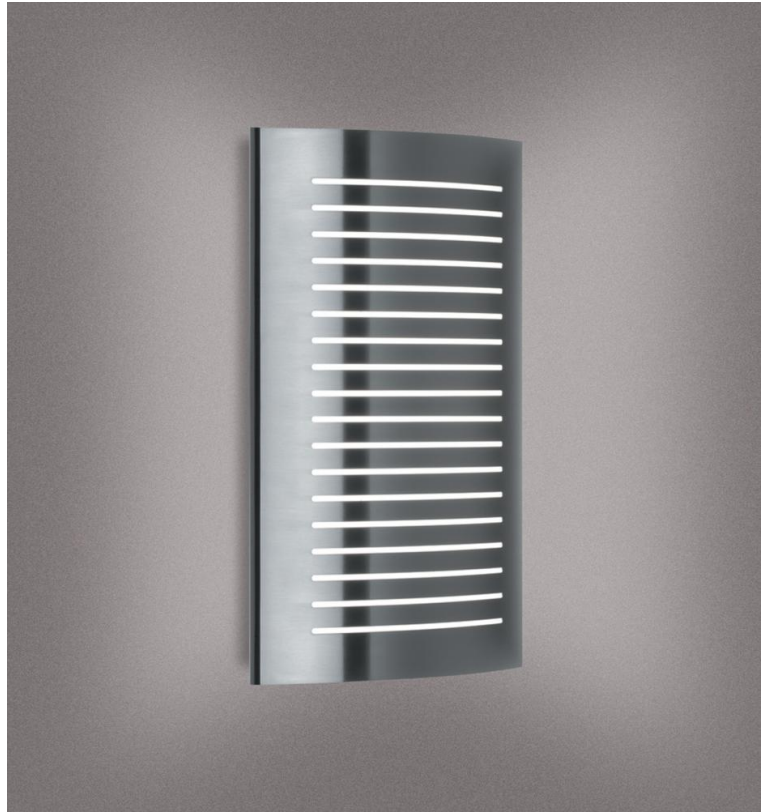

WRAP SL™ - MODERN CLASSICS EXTERIOR

Project Name:

Fixture Type:

Fixture Code:

Quantities:

WRAP SL™ - MODERN CLASSICS EXTERIOR

WRAP SL™ - MODERN CLASSICS EXTERIOR

A facade light with a curved stainless steel grill adds an accent ideal for modern architecture. The grill subdues the light from the front angle and functions as a decorative accent, while light emits from all lateral sides of the luminaire, providing general illumination for the immediate area. Alternative finishes include Black, Bronze Metallic, and Silver Metallic.

GENERAL SPECIFICATION

Cover

Stainless steel.

Finish

Various as listed.

Remote Emergency

Emergency option provides a 1.5 hour (3 hours for EU) emergency lighting facility. The remote system includes the inverter module, NiCad batteries and a remote wall/ceiling LED charge indicator and test switch (NA only) Maximum distance between wall/ceiling plate and luminaire is 4.5m/15'. Test switch fits a single gang box (not supplied).

Delivered Lumens

Delivered lumens & LPW based on 3000K (min 80 CRI).

Main body

Steel and cast aluminium. Body retained by stainless steel screws.

Diffuser

Opal acrylic.

Drivers

HPF, electronic, 120/277V (EU-240V), 0-10V, equal to or less than 10% dimming standard.