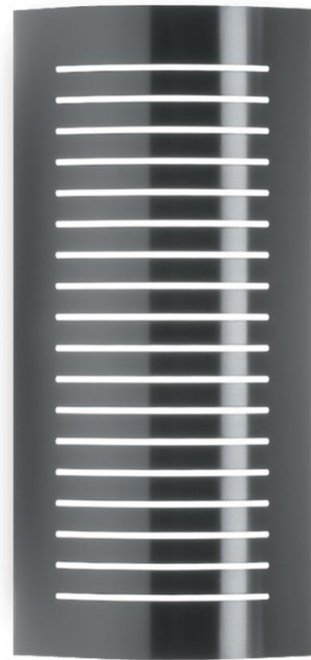

# WRAP SL™ - MODERN CLASSICS EXTERIOR

Project Name:

Fixture Type:

Fixture Code:

Quantities:

# WRAP SL™ - MODERN CLASSICS EXTERIOR

A facade light with a curved stainless steel grill adds an accent ideal for modern architecture. The grill subdues the light from the front angle and functions as a decorative accent, while light emits from all lateral sides of the luminaire, providing general illumination for the immediate area. Alternative finishes include Black, Bronze Metallic, and Silver Metallic.

### Cover

Stainless steel.

### Diffuser

Opal acrylic.