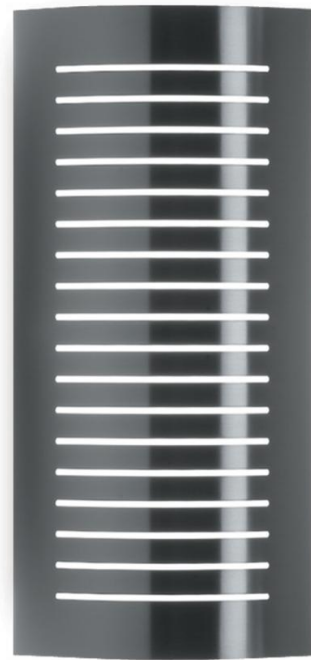

WRAP SL™ - MODERN CLASSICS EXTERIOR

Project Name:

Fixture Type:

Fixture Code:

Quantities:

WRAP SL™ - MODERN CLASSICS EXTERIOR

WRAP SL™ - MODERN CLASSICS EXTERIOR

A facade light with a curved stainless steel grill adds an accent ideal for modern architecture. The grill subdues the light from the front angle and functions as a decorative accent, while light emits from all lateral sides of the luminaire, providing general illumination for the immediate area. Alternative finishes include Black, Bronze Metallic, and Silver Metallic.

GENERAL SPECIFICATION

Cover

Stainless steel.

Finish

Various as listed.

Remote Emergency

Emergency option provides a 1.5 hour (3 hours for EU) emergency lighting facility. The remote system includes the inverter module, NiCad batteries and a remote wall/ceiling LED charge indicator and test switch (NA only) Maximum distance between wall/ceiling plate and luminaire is 4.5m/15'. Test switch fits a single gang box (not supplied).

Delivered Lumens

Delivered lumens & LPW based on 3000K (min 80 CRI).

Main body

Steel and cast aluminium. Body retained by stainless steel screws.

Lens

Opal acrylic.

Drivers

HPF, electronic, 120/277V (EU-240V), 0-10V, equal to or less than 10% dimming standard.