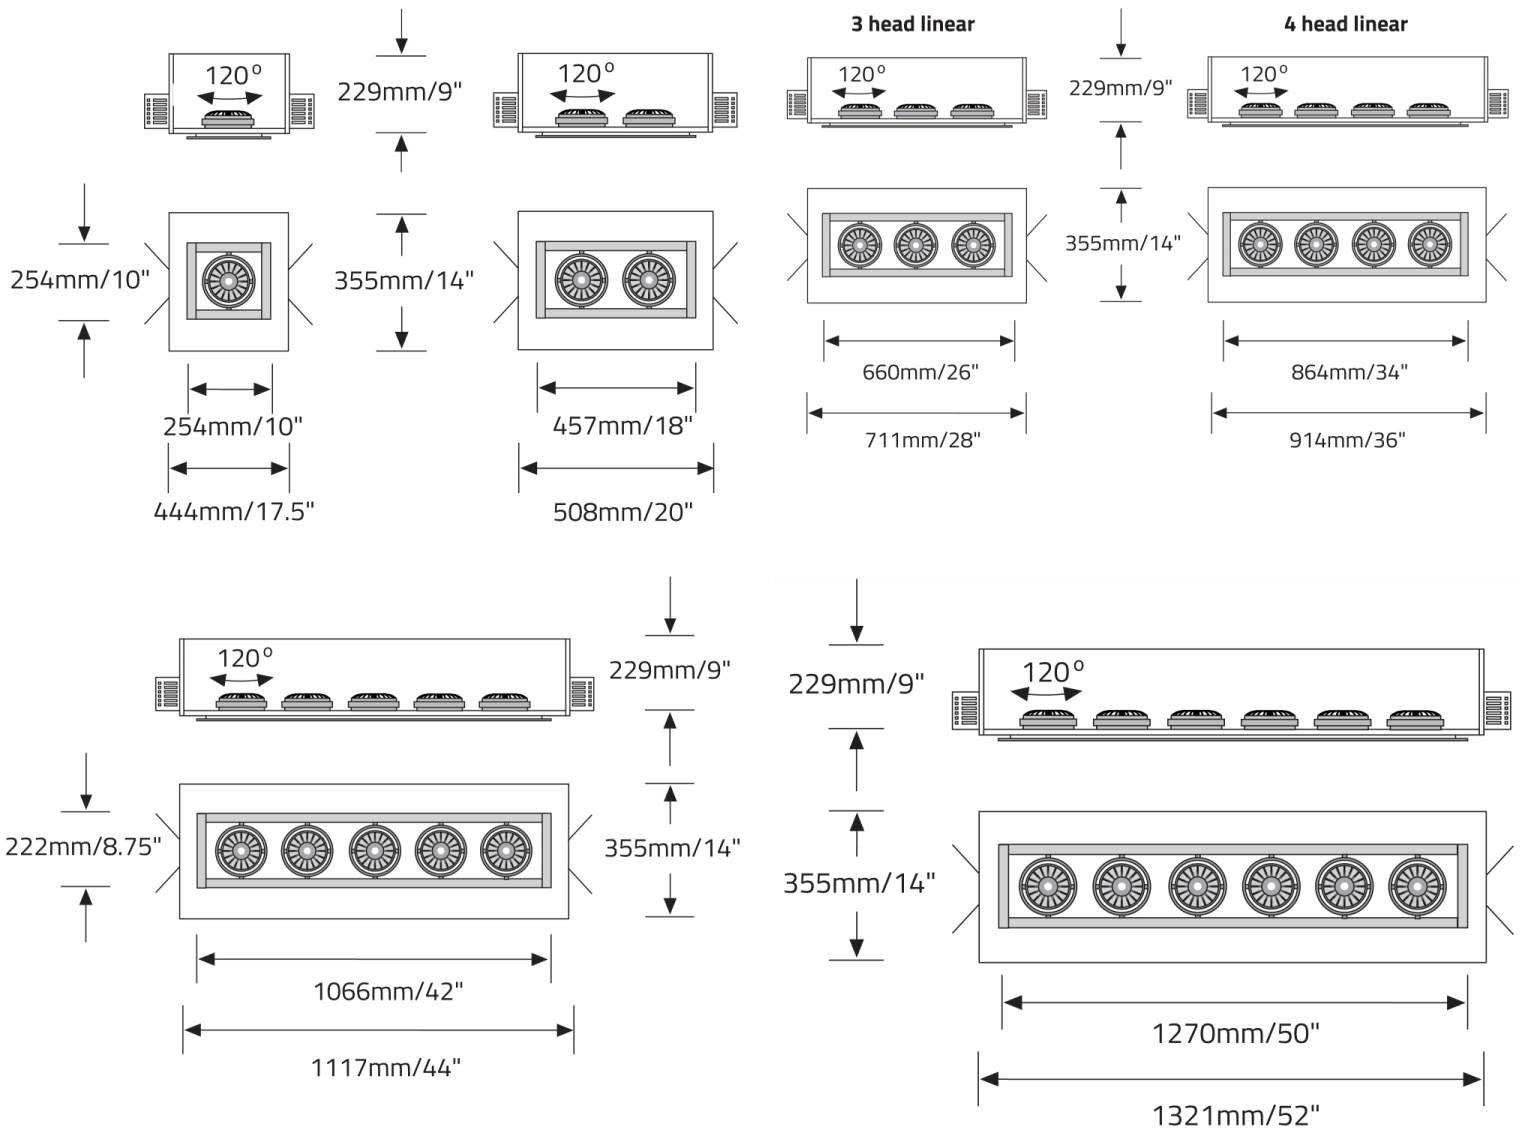

XACARA NC™ - RECESSED

DIMENSIONAL DIAGRAMS